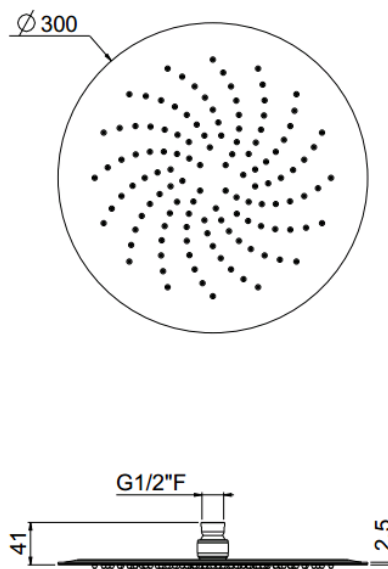

MySlim

MySlim round Ø300
SLM0003/NI

TECHNICAL INFORMATION

One jet non-liming ultra-thin round shower head, Ø300, in stainless steel. CHROME

Flow rate:
7 l/min

FEATURES

Rain jet

Non-liming

ecologic

PICTURE

TECHNICAL DRAWING

SPARE PARTS

FINISHINGS