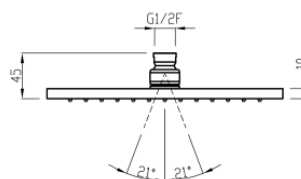

Select

Select 240x140
23470-CR

TECHNICAL INFORMATION

One jet rectangular non-liming inspectable shower head, 240x140, in brass/stainless steel. CHROME

Flow rate:
5 l/min

FEATURES

Rain jet

Non-liming

PICTURE

TECHNICAL DRAWING

SPARE PARTS

FINISHINGS