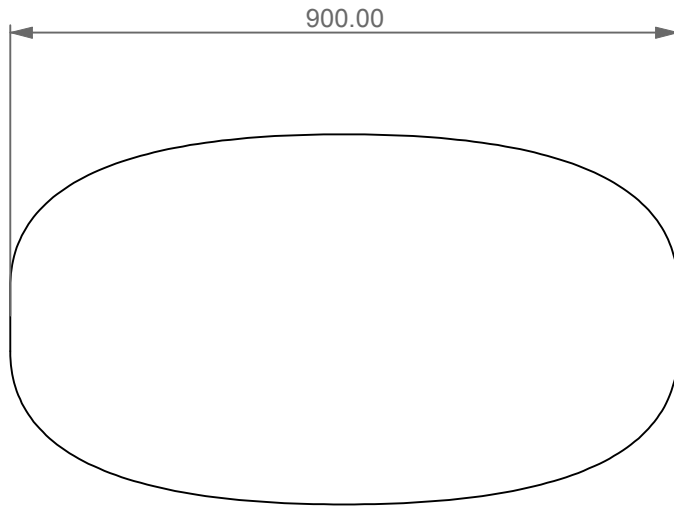

Specchio Flut cm. 90 retroilluminato
con luce a led fredda.
Flut mirror cm. 90 backlit
with cold led light.

FRONT

Designation Specchio Flut cm. 90 retroilluminato con luce a led fredda. Flut mirror cm. 90 backlit with cold led light.	
Scale 1:10	This drawing including the respectedata may neither be duplicated nor modified nor altered without the consent of GSG Ceramic Design. The use of the data/technical drawings take place at users own risk and under exclusion of any liability of GSG Ceramic Design. The dimensions are not binding; products are subject to changes. Measurement shown may be subjected to small variations or are indicative.
cod. FLSP90RI	