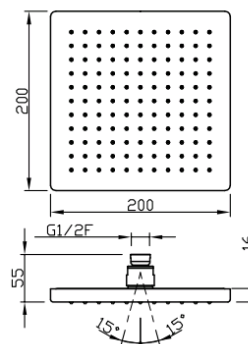

Square

Square 200x200
23425-CR

TECHNICAL INFORMATION

One jet square non-liming inspectable shower head, 200x200, in ABS. CHROME

Flow rate:
4 l/min

FEATURES

Rain jet

Non-liming

PICTURE

TECHNICAL DRAWING

SPARE PARTS

FINISHINGS