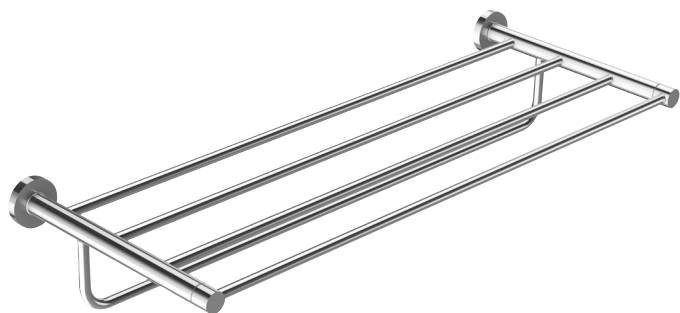

E77832

Collection: E0

Finish*:

CP - Chrome

BL - Noir mat

Features

- DIMENSIONS: 60 x 24.50 x 8.50 cm
- MATERIAL: 54
- WEIGHT: 1 kg
- INSTALLATION TYPE: Wall-mount

Technical drawing

Product Specification: Towel rack. E77832. Collection: E0. DIMENSIONS: 60 x 24.50 x 8.50 cm. WEIGHT: 1 kg. MATERIAL: 54. INSTALLATION TYPE: Wall-mount.