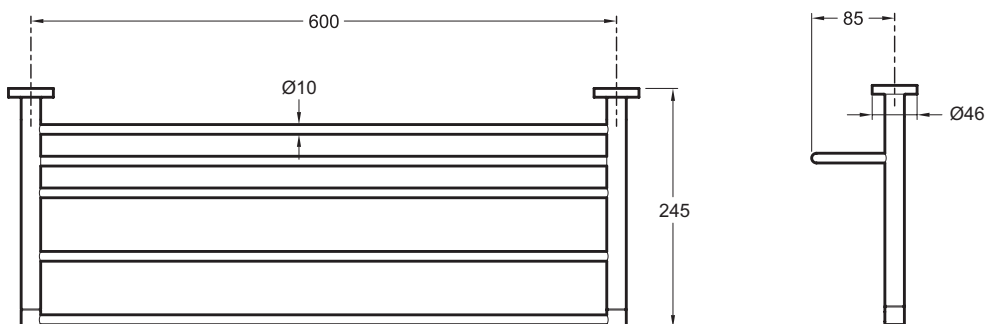

E77832

Collection: E0

Finish*:

CP - Chrome

BL - Noir mat

Features

- DIMENSIONS: 60 x 24.50 x 8.50 cm
- MATERIAL: 54
- WEIGHT: 1 kg
- INSTALLATION TYPE: Wall-mount

Technical drawing

Product Specification: Towel rack. E77832. Collection: E0. DIMENSIONS: 60 x 24.50 x 8.50 cm. WEIGHT: 1 kg. MATERIAL: 54. INSTALLATION TYPE: Wall-mount.