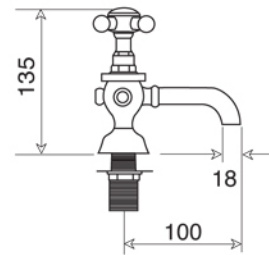

La versione Berkeley è 1/4 di giro  
con disco ceramico

MAYFAIR Collection	
Code	Description
8047-C 8048-I/N/O/OR 8048-B/ND/R	<p><b>Mayfair basin mixer center to center 2 tap holes (200 mm)</b></p> <p>Chrome Incalux, Nickel, Dark Gold, Rose Gold Bronze, Dark Nickel, Copper</p>

Verona - Italy  
tel. +39 045 8006917  
fax. +39 045 8020111  
gentry-home.com

La versione Berkeley è 1/4 di giro  
con disco ceramico

MAYFAIR Collection	
Code	Description
8049-C 8050-I/N/O/OR 8050-B/ND/R	<p><b>Mayfair basin mixer center to center 2 tap holes (150 mm)</b></p> <p>Chrome Incalux, Nickel, Dark Gold, Rose Gold Bronze, Dark Nickel, Copper</p>
8051-C 8052-I/N/O/OR 8052-B/ND/R	<p><b>Basin waste with plug, chain and stopper 3 tap holes</b></p> <p>Chrome Incalux, Nickel, Dark Gold, Rose Gold Bronze, Dark Nickel, Copper</p>
8074-C 8075-I/N/O/OR 8075-B/ND/R	<p><b>Basin waste with plug, chain and stopper 2 tap holes</b></p> <p>Chrome Incalux, Nickel, Dark Gold, Rose Gold Bronze, Dark Nickel, Copper</p>