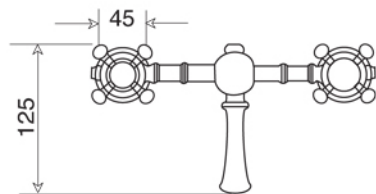

La versione Berkeley è 1/4 di giro  
con disco ceramico

MAYFAIR Collection	
Code	Description
8047-C 8048-I/N/O/OR 8048-B/ND/R	<p><b>Mayfair basin mixer center to center 2 tap holes (200 mm)</b></p> <p>Chrome Incalux, Nickel, Dark Gold, Rose Gold Bronze, Dark Nickel, Copper</p>

Verona - Italy  
tel. +39 045 8006917  
fax. +39 045 8020111  
gentry-home.com

La versione Berkeley è 1/4 di giro  
con disco ceramico

MAYFAIR Collection	
Code	Description
8049-C 8050-I/N/O/OR 8050-B/ND/R	<p><b>Mayfair basin mixer center to center 2 tap holes (150 mm)</b></p> <p>Chrome Incalux, Nickel, Dark Gold, Rose Gold Bronze, Dark Nickel, Copper</p>
8051-C 8052-I/N/O/OR 8052-B/ND/R	<p><b>Basin waste with plug, chain and stopper 3 tap holes</b></p> <p>Chrome Incalux, Nickel, Dark Gold, Rose Gold Bronze, Dark Nickel, Copper</p>
8074-C 8075-I/N/O/OR 8075-B/ND/R	<p><b>Basin waste with plug, chain and stopper 2 tap holes</b></p> <p>Chrome Incalux, Nickel, Dark Gold, Rose Gold Bronze, Dark Nickel, Copper</p>