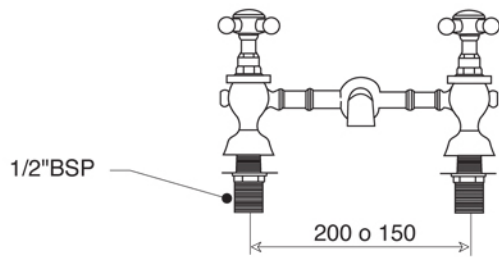

La versione Berkeley è 1/4 di giro  
con disco ceramico

MAYFAIR Collection	
Code	Description
8047-C 8048-I/N/O/OR 8048-B/ND/R	<p><b>Mayfair basin mixer center to center 2 tap holes (200 mm)</b></p> <p>Chrome Incalux, Nickel, Dark Gold, Rose Gold Bronze, Dark Nickel, Copper</p>

Verona - Italy  
tel. +39 045 8006917  
fax. +39 045 8020111  
gentry-home.com

La versione Berkeley è 1/4 di giro  
con disco ceramico

MAYFAIR Collection	
Code	Description
8049-C 8050-I/N/O/OR 8050-B/ND/R	<p><b>Mayfair basin mixer center to center 2 tap holes (150 mm)</b></p> <p>Chrome Incalux, Nickel, Dark Gold, Rose Gold Bronze, Dark Nickel, Copper</p>
8051-C 8052-I/N/O/OR 8052-B/ND/R	<p><b>Basin waste with plug, chain and stopper 3 tap holes</b></p> <p>Chrome Incalux, Nickel, Dark Gold, Rose Gold Bronze, Dark Nickel, Copper</p>
8074-C 8075-I/N/O/OR 8075-B/ND/R	<p><b>Basin waste with plug, chain and stopper 2 tap holes</b></p> <p>Chrome Incalux, Nickel, Dark Gold, Rose Gold Bronze, Dark Nickel, Copper</p>