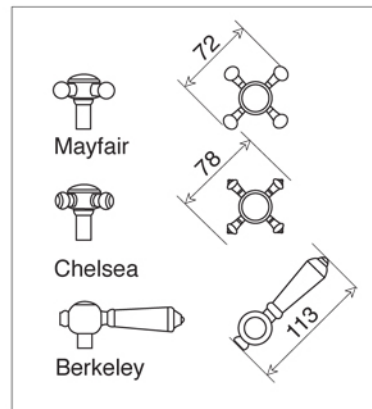

La versione Berkeley è 1/4 di giro  
con disco ceramico

MAYFAIR Collection	
Code	Description
8047-C 8048-I/N/O/OR 8048-B/ND/R	<p><b>Mayfair basin mixer center to center 2 tap holes (200 mm)</b></p> <p>Chrome Incalux, Nickel, Dark Gold, Rose Gold Bronze, Dark Nickel, Copper</p>

Verona - Italy  
tel. +39 045 8006917  
fax. +39 045 8020111  
gentry-home.com

La versione Berkeley è 1/4 di giro  
con disco ceramico

MAYFAIR Collection	
Code	Description
8049-C 8050-I/N/O/OR 8050-B/ND/R	<p><b>Mayfair basin mixer center to center 2 tap holes (150 mm)</b></p> <p>Chrome Incalux, Nickel, Dark Gold, Rose Gold Bronze, Dark Nickel, Copper</p>
8051-C 8052-I/N/O/OR 8052-B/ND/R	<p><b>Basin waste with plug, chain and stopper 3 tap holes</b></p> <p>Chrome Incalux, Nickel, Dark Gold, Rose Gold Bronze, Dark Nickel, Copper</p>
8074-C 8075-I/N/O/OR 8075-B/ND/R	<p><b>Basin waste with plug, chain and stopper 2 tap holes</b></p> <p>Chrome Incalux, Nickel, Dark Gold, Rose Gold Bronze, Dark Nickel, Copper</p>