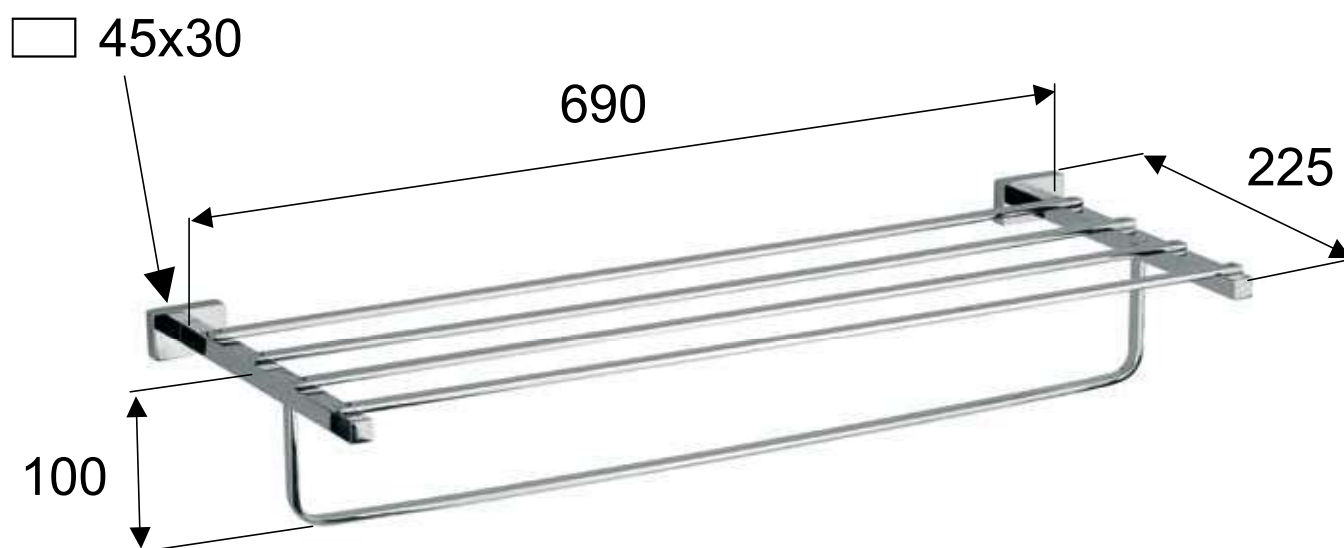

DANIEL

SCHEDA TECNICA TECHNICAL FEATURES

ART. COD.

NYPS980

MATERIALI / MATERIALS

OTTONE CROMATO / CHROME PLATED BRASS

CROMATURA / CHROME PLATING

UNI EN 248