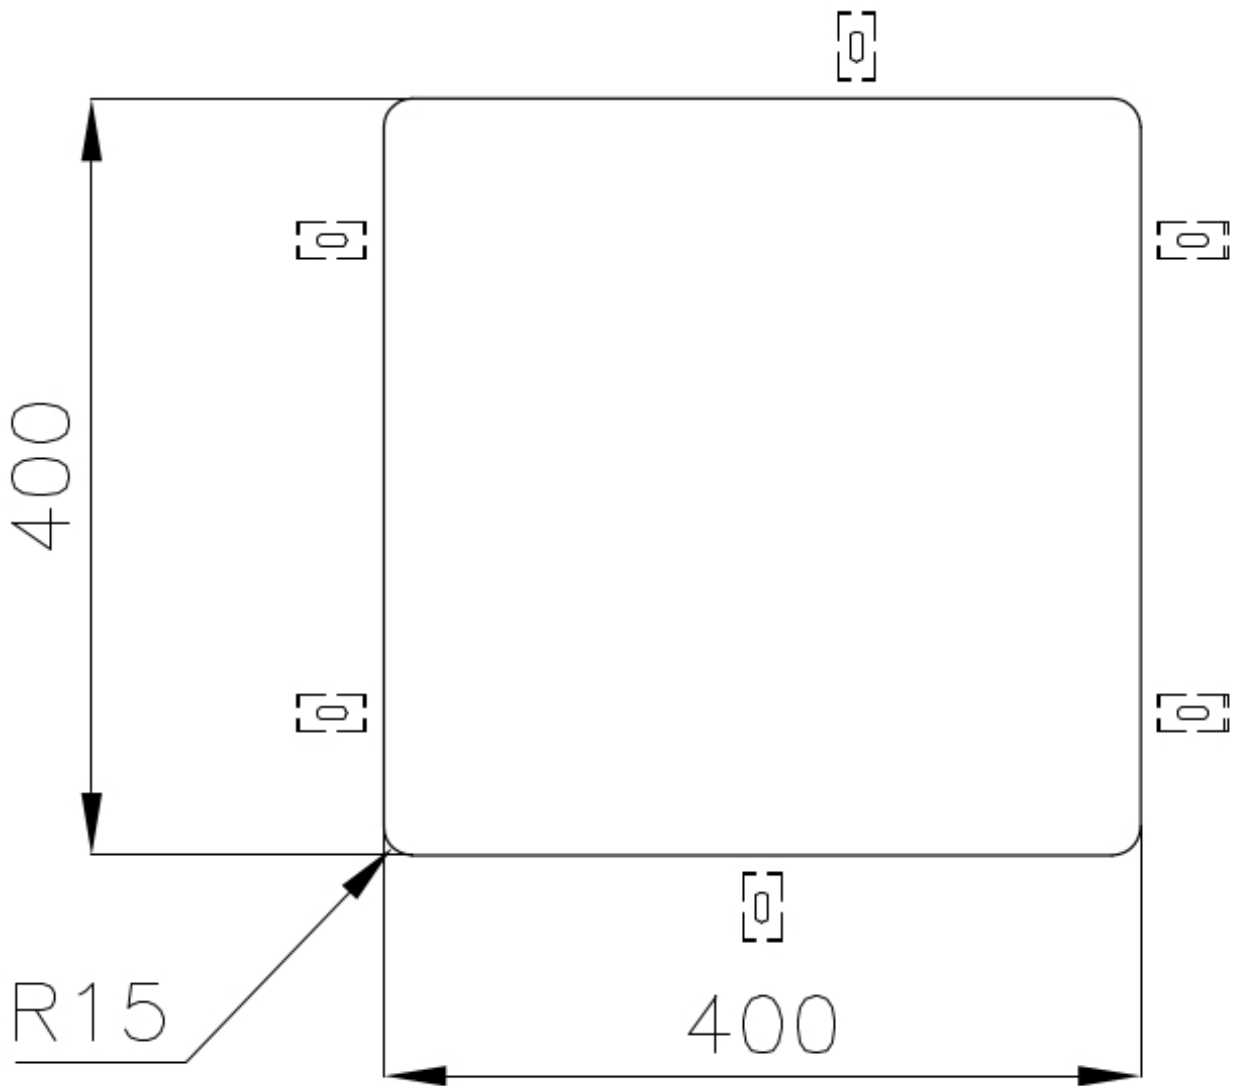

Base 45 cm

Edge/Installation Type Undermount

Dimensions 440x440 mm

Standard fittings Fixing hooks, gasket, drain, overflow and siphon, boxed packing

Mixer holes No standard holes

Built-in hole	View technical data sheet (for all Flush-mount / Top-mount models and Under-mount models)
Drainer	No
Width	44 cm
Bowl dimension	400x400mm
Number of bowls	1 bowl
Waste fitting	3,5" drain

FEATURES

Basket 3,5" waste fitting	The drain is equipped with a large 3.5" drain, with the practical basket cap that prevents the discharge of solid parts. The 3.5 "drain allows the use of the Foster waste-disposer, compatible with all models.
Gold	The Gold finish is obtained by treating the steel with a physical process called PVD (Physical Vacuum Deposition) which deposits particles of noble metals on the surface. The result is a unique and refined aesthetic effect, and an improvement in the mechanical properties of the steel that is more resistant to shocks and scratches.
High thickness	1mm thick steel. A significant thickness, which guarantees the maximum sturdiness and durability.
Perimetral overflow	The overflow is always a security on the Foster sinks that prevents the overflow of water in case of oversights. The perimeter drain solution improves aesthetics thanks to its square and essential shape.
Small radius	Bowls with squared shapes with a modern design and an increased capacity, for a minimal aesthetics connected with an extreme practicality.

TECHNICAL DATA

Cut out size
Dimensioni per foratura top

GALLERY

OPTIONAL ACCESSORIES

Cestello inox 8612 000

Glass chopping board 8631 300

HPDE Chopping board 8657 001

HPDE Twin chopping board 8644 101