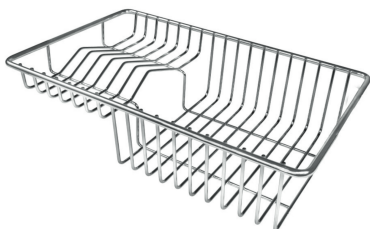

FEATURES

Basket 3,5" waste fitting	The drain is equipped with a large 3.5" drain, with the practical basket cap that prevents the discharge of solid parts. The 3.5 "drain allows the use of the Foster waste-disposer, compatible with all models.
Gold	The Gold finish is obtained by treating the steel with a physical process called PVD (Physical Vacuum Deposition) which deposits particles of noble metals on the surface. The result is a unique and refined aesthetic effect, and an improvement in the mechanical properties of the steel that is more resistant to shocks and scratches.
High thickness	1mm thick steel. A significant thickness, which guarantees the maximum sturdiness and durability.
Perimetral overflow	The overflow is always a security on the Foster sinks that prevents the overflow of water in case of oversights. The perimeter drain solution improves aesthetics thanks to its square and essential shape.
Small radius	Bowls with squared shapes with a modern design and an increased capacity, for a minimal aesthetics connected with an extreme practicality.

TECHNICAL DATA

Cut out size
Dimensioni per foratura top

GALLERY

OPTIONAL ACCESSORIES

Cestello inox 8612 000

Glass chopping board 8631 300

HPDE Chopping board 8657 001

HPDE Twin chopping board 8644 101

Iroko-wood chopping board with stainless steel colander 8644 042

Iroko-wood sliding chopping board 8644 041

Iroko-wood twin chopping board 8644 004

Stainless steel colander 8154 000

Stainless steel plate rack 8100 154

Stainless steel plate rack 8100 303

White basket 8612 100

White bowl 8153 100

Graters kit with ring-holder and food collection tray 8159 101

Stainless steel perforated tray 8151 000

Stainless steel plate rack 8100 201