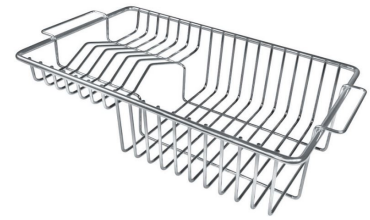

FEATURES

Basket 3,5" waste fitting	The drain is equipped with a large 3.5" drain, with the practical basket cap that prevents the discharge of solid parts. The 3.5 "drain allows the use of the Foster waste-disposer, compatible with all models.
Gold	The Gold finish is obtained by treating the steel with a physical process called PVD (Physical Vacuum Deposition) which deposits particles of noble metals on the surface. The result is a unique and refined aesthetic effect, and an improvement in the mechanical properties of the steel that is more resistant to shocks and scratches.
High thickness	1mm thick steel. A significant thickness, which guarantees the maximum sturdiness and durability.
Perimetral overflow	The overflow is always a security on the Foster sinks that prevents the overflow of water in case of oversights. The perimeter drain solution improves aesthetics thanks to its square and essential shape.
Small radius	Bowls with squared shapes with a modern design and an increased capacity, for a minimal aesthetics connected with an extreme practicality.

Iroko-wood chopping board with stainless steel colander 8644 042

Iroko-wood sliding chopping board 8644 041

Iroko-wood twin chopping board 8644 004

Stainless steel colander 8154 000

Stainless steel plate rack 8100 154

Stainless steel plate rack 8100 303

White basket 8612 100

White bowl 8153 100

Graters kit with ring-holder and food collection tray 8159 101

Stainless steel perforated tray 8151 000

Stainless steel plate rack 8100 201