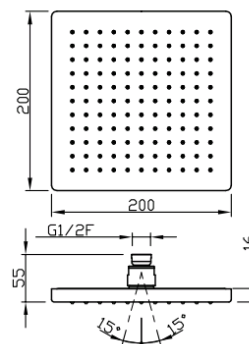

Square

Square 200x200
23421-CR

TECHNICAL INFORMATION

One jet square non-liming inspectable shower head, 200x200, in brass/stainless steel. CHROME

Flow rate:
4 l/min

FEATURES

Rain jet

Non-liming

PICTURE

TECHNICAL DRAWING

SPARE PARTS

FINISHINGS