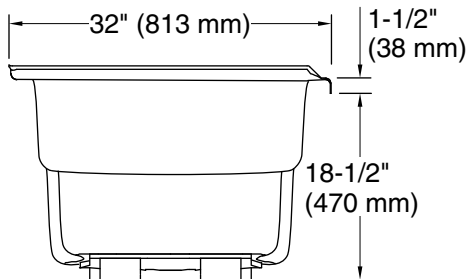

Features

- 60"L x 32"W x 20"H.
- Standard-sized bath designed for quick and easy installation.
- Designed for one-person bathing.
- Includes integral flange to simplify installation and prevent the possibility of water damage behind the wall.
- Textured bottom surface.

Color	Code	Description
	0	White
	96	Biscuit
	47	Almond

No change in measurements if connected with drain illustrated. (K-7161-AF)

Technical Information

All product dimensions are nominal.

Installation:	Three-wall alcove
Drain location:	Right
Basin area, bottom:	45-1/8" x 20" (1146 mm x 508 mm)
Basin area, top:	53" x 23" (1346 mm x 584 mm)
Weight:	80 lbs (36.3 kg)
Minimum floor load:	48 lbs/ft ² (234.4 kg/m ²)
Water depth:	14-1/2" (368 mm)
Water capacity:	64 gal (242.3 L)
Minimum flat for door:	2-3/8" (60 mm)

Notes

Measure your actual product for rough-in details.

Install this product according to the installation instructions.

The hot water supply should be 70% of the capacity of the bath or greater. Installations will vary.