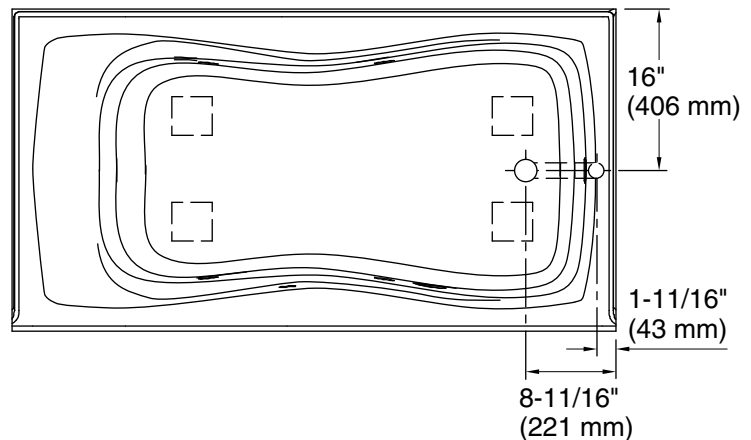

Features

- 60"L x 32"W x 20"H.
- Standard-sized bath designed for quick and easy installation.
- Designed for one-person bathing.
- Includes integral flange to simplify installation and prevent the possibility of water damage behind the wall.
- Textured bottom surface.

Color	Code	Description
	0	White
	96	Biscuit
	47	Almond

No change in measurements if connected with drain illustrated. (K-7161-AF)

Technical Information

All product dimensions are nominal.

Installation:	Three-wall alcove
Drain location:	Right
Basin area, bottom:	45-1/8" x 20" (1146 mm x 508 mm)
Basin area, top:	53" x 23" (1346 mm x 584 mm)
Weight:	80 lbs (36.3 kg)
Minimum floor load:	48 lbs/ft ² (234.4 kg/m ²)
Water depth:	14-1/2" (368 mm)
Water capacity:	64 gal (242.3 L)
Minimum flat for door:	2-3/8" (60 mm)