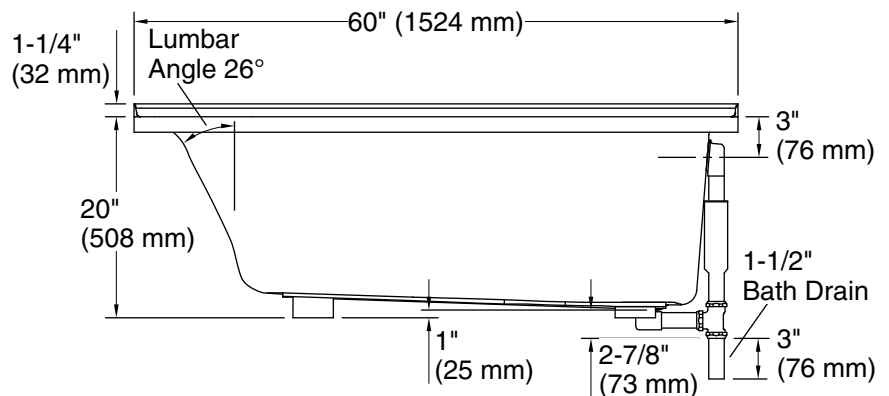

Features

- 60"L x 32"W x 20"H.
- Standard-sized bath designed for quick and easy installation.
- Designed for one-person bathing.
- Includes integral flange to simplify installation and prevent the possibility of water damage behind the wall.
- Textured bottom surface.

Color	Code	Description
	0	White
	96	Biscuit
	47	Almond

No change in measurements if connected with drain illustrated. (K-7161-AF)

Technical Information

All product dimensions are nominal.

Installation:	Three-wall alcove
Drain location:	Right
Basin area, bottom:	45-1/8" x 20" (1146 mm x 508 mm)
Basin area, top:	53" x 23" (1346 mm x 584 mm)
Weight:	80 lbs (36.3 kg)
Minimum floor load:	48 lbs/ft ² (234.4 kg/m ²)
Water depth:	14-1/2" (368 mm)
Water capacity:	64 gal (242.3 L)
Minimum flat for door:	2-3/8" (60 mm)

Notes

Measure your actual product for rough-in details.

Install this product according to the installation instructions.

The hot water supply should be 70% of the capacity of the bath or greater. Installations will vary.