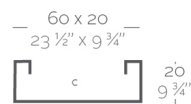

Features

Description

Pot made of polyethylene resin by rotational moulding. 100% Recyclable. Item suitable for indoor and outdoor use. Available in different finishes.

Jardiniere 20
Jardineria 20

Weight

0.9 Kg