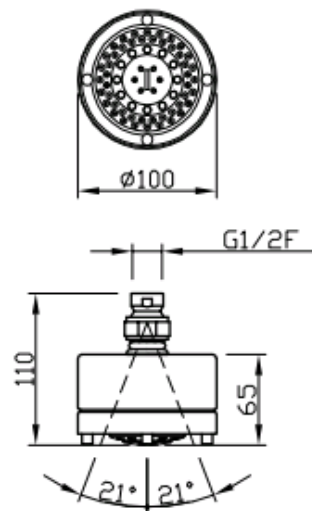

TECHNICAL DRAWING