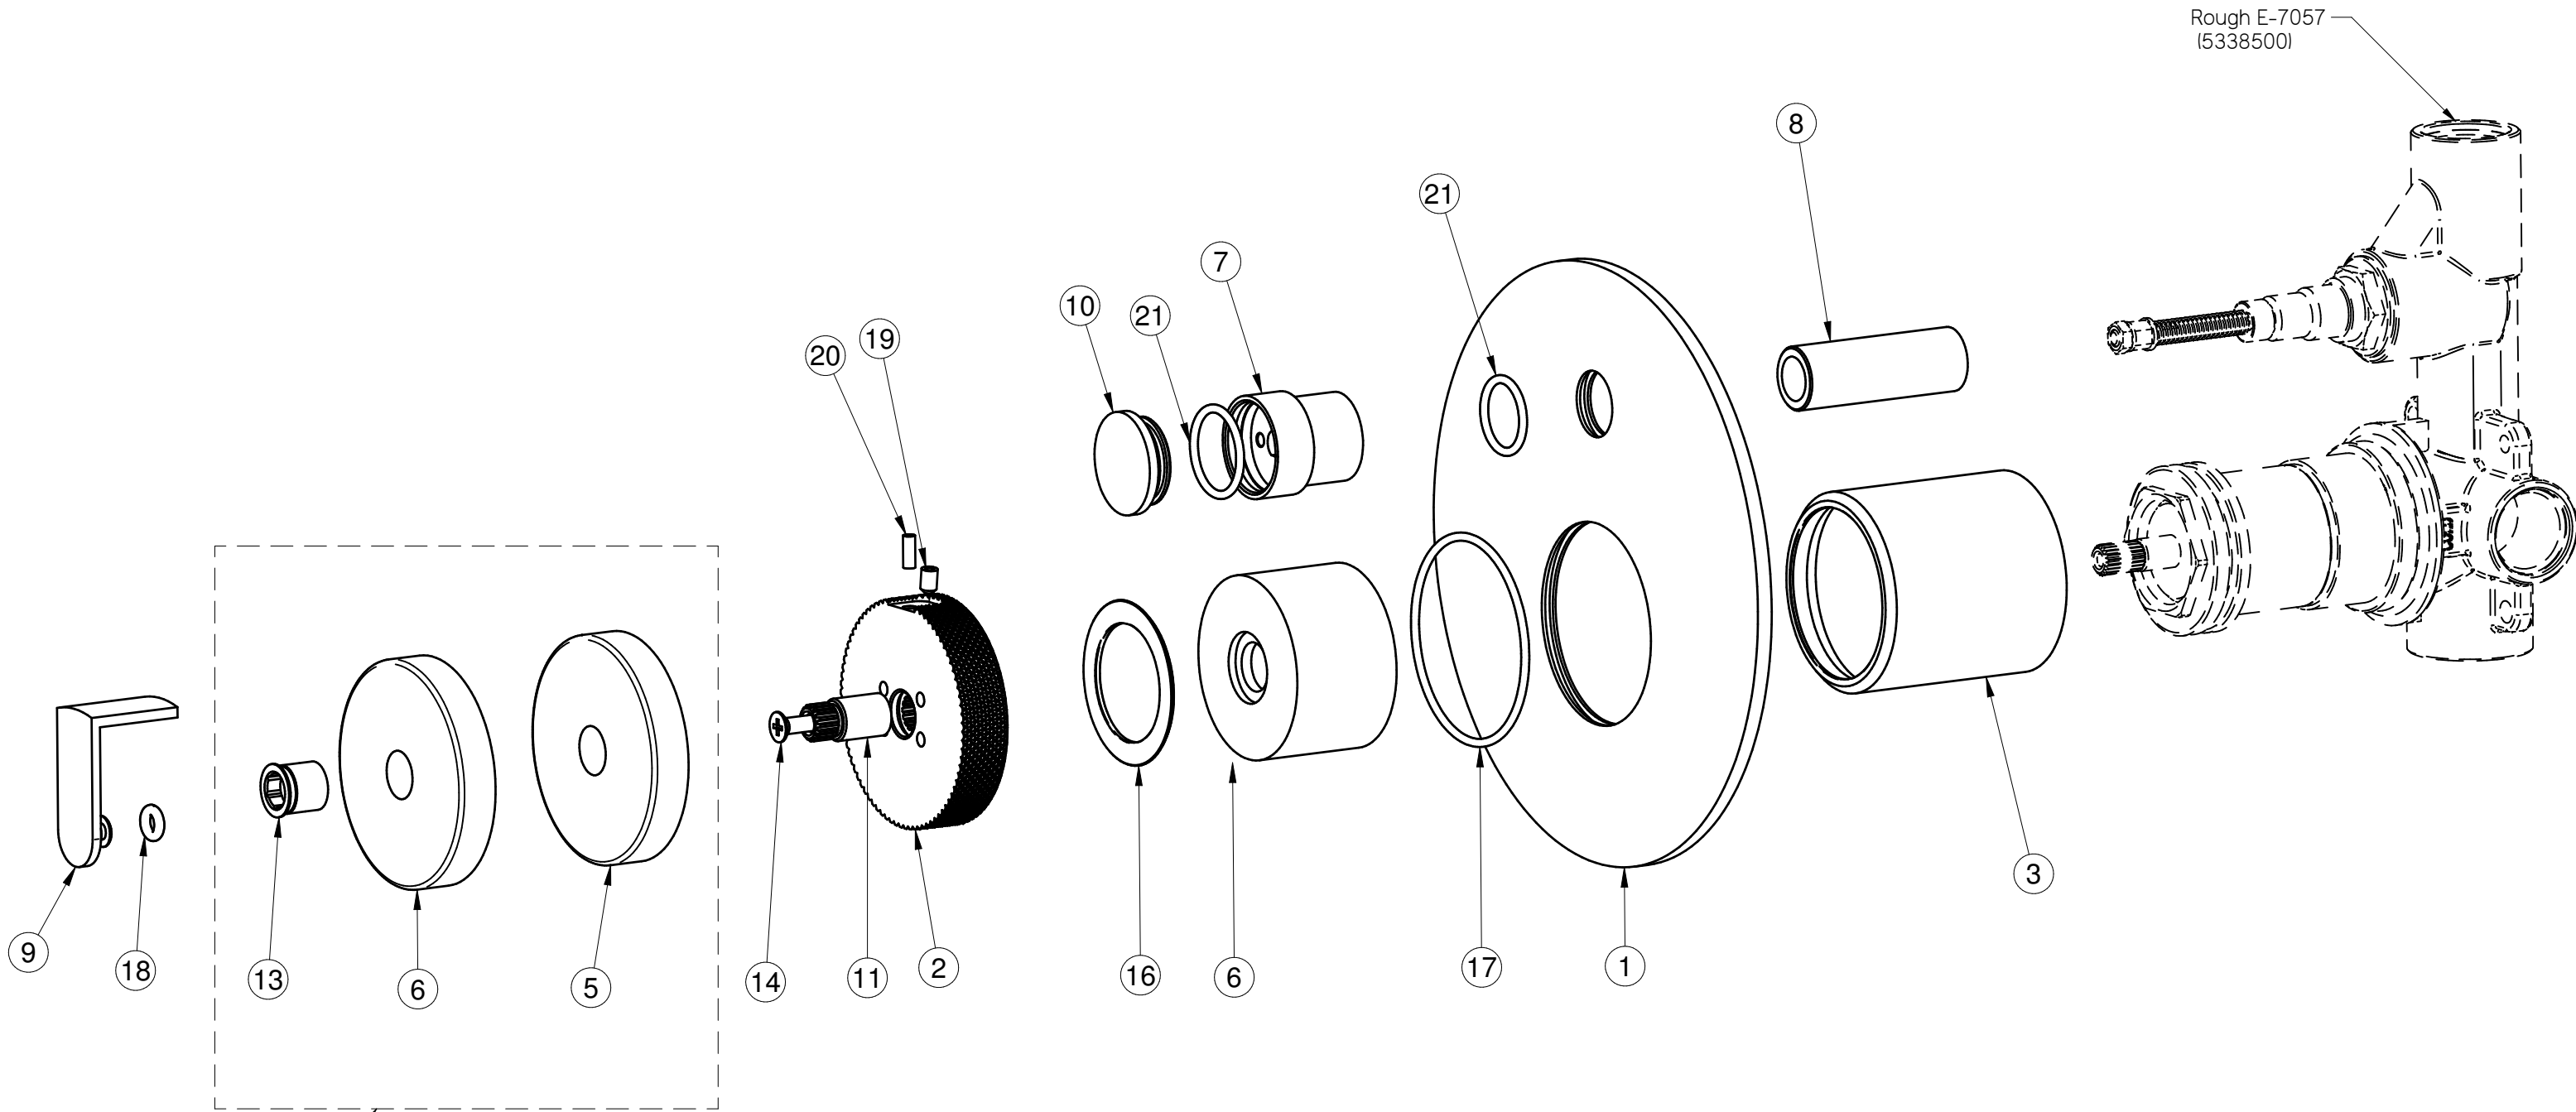

5577600

MOD+ Series

Rough E-7057
(5338500)

Set B
Stone Set or Brass Disc Set