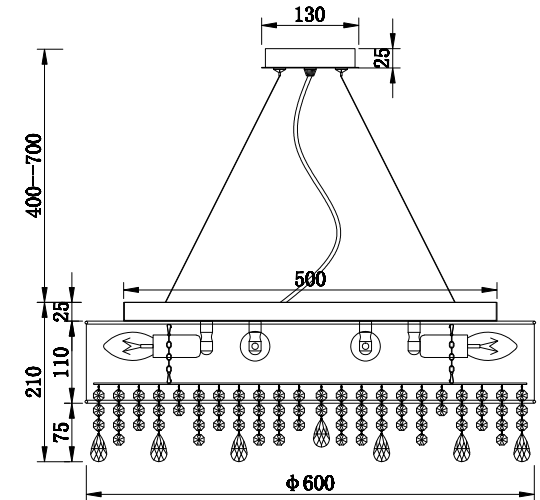

Instruction

MOD600PL-10W

10 x E14 (60W)

Model: MOD600PL-10W
Collection: Modern
Series: Manfred

Ceiling Lamps