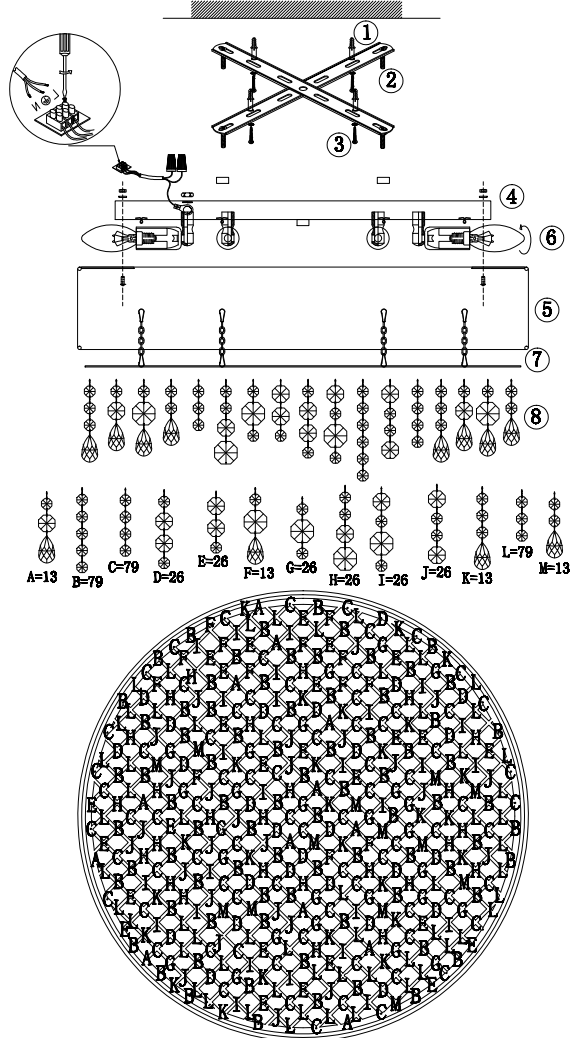

Instruction

MOD600PL-10W

10 x E14 (60W)

Model: MOD600PL-10W
Collection: Modern
Series: Manfred

Ceiling Lamps