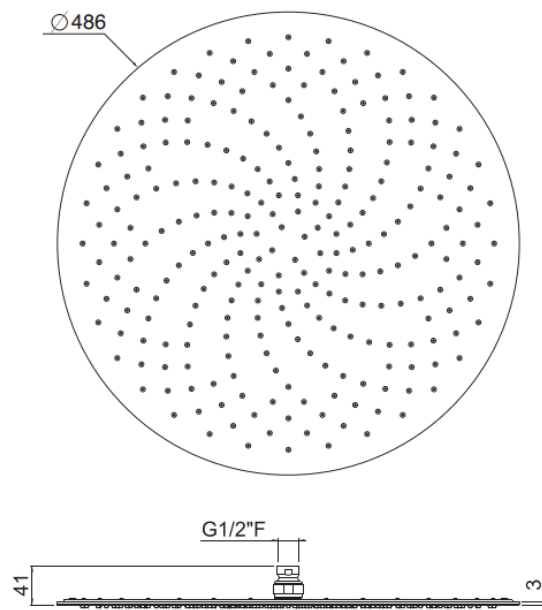

MySlim

MySlim round inspectable Ø500
SLM0010CRX

TECHNICAL INFORMATION

One jet non-liming inspectable and serviceable ultra-thin round shower head, Ø500, in chromed stainless steel. CHROME

Flow rate:
9 l/min

PICTURE

SPARE PARTS

FEATURES

Rain jet

Non-liming

ecologic

inspectable round

TECHNICAL DRAWING