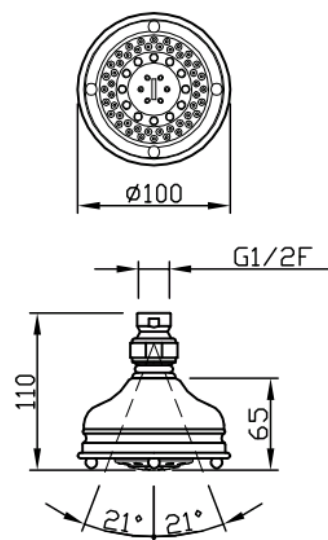

TECHNICAL DRAWING