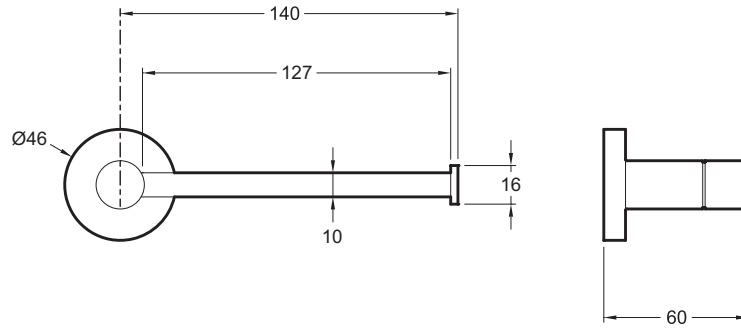

**E77824**

**Collection:** E0

**Finish\*:**

CP - Chrome

BL - Matte Black

**Main features:**

**Features**

- DIMENSIONS: 14 x 6 x 1.60 cm
- MATERIAL: 54
- WEIGHT: 1 kg
- INSTALLATION TYPE: Wall-mount

**Technical drawing**

Product Specification: Toilet roll holder. E77824. Collection: E0. DIMENSIONS: 14 x 6 x 1.60 cm. WEIGHT: 1 kg. MATERIAL: 54. INSTALLATION TYPE: Wall-mount.

*\*Due to possible variations in computer and printer calibrations, technical factors and certain finish characteristics, the colors you see may not accurately portray the actual colors and are provided as a guide only.*