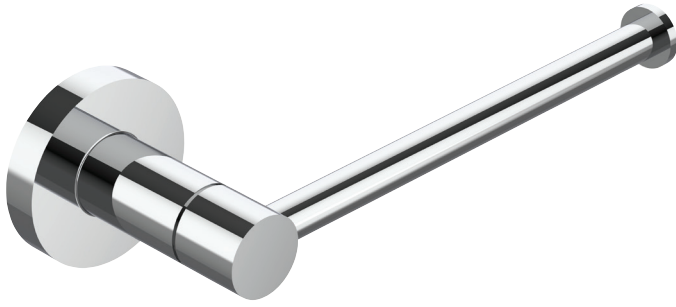

**E77824**

**Collection:** E0

**Finish\*:**

CP - Chrome

BL - Matte Black

**Main features:**

**Features**

- DIMENSIONS: 14 x 6 x 1.60 cm
- MATERIAL: 54
- WEIGHT: 1 kg
- INSTALLATION TYPE: Wall-mount

**Technical drawing**

Product Specification: Toilet roll holder. E77824. Collection: E0. DIMENSIONS: 14 x 6 x 1.60 cm. WEIGHT: 1 kg. MATERIAL: 54. INSTALLATION TYPE: Wall-mount.

*\*Due to possible variations in computer and printer calibrations, technical factors and certain finish characteristics, the colors you see may not accurately portray the actual colors and are provided as a guide only.*