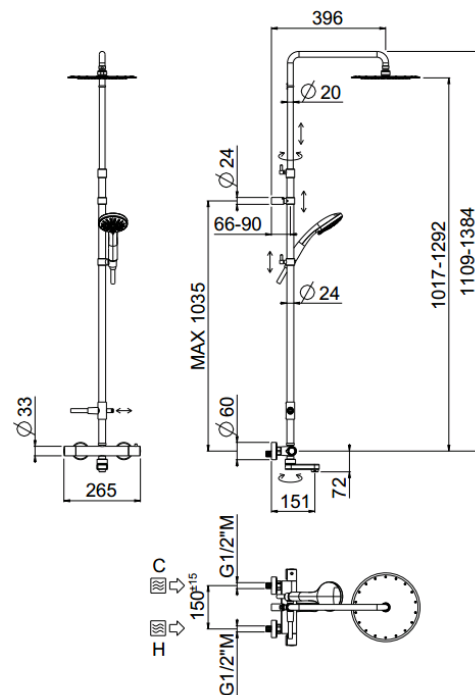

Rigoletto telescopic with spout

Rigoletto telescopic with spout, Stick shower head
00-1873X-N-CRX

TECHNICAL INFORMATION

Bridge telescopic shower column including exposed thermostatic mixer with diverter and swinging spout, turning bar with adjustable mounting. Round shower head, Ø200, non-liming, inspectable and serviceable in chromed stainless steel. 3 jets non-liming shower in ABS. Smooth double anti-torsion PVC flexible hose, cm 150. CHROME

Flow rate:
x rubinetto

PICTURE

SPARE PARTS

ORIC031
T°

ORIC032
2 vie / ways

FEATURES

rain jet

central jet

side jet

Tub spout

double anti-torsion

adjustable telescopic shower column

Rigoletto adjustable spout

inspectable round

TECHNICAL DRAWING

FINISHINGS