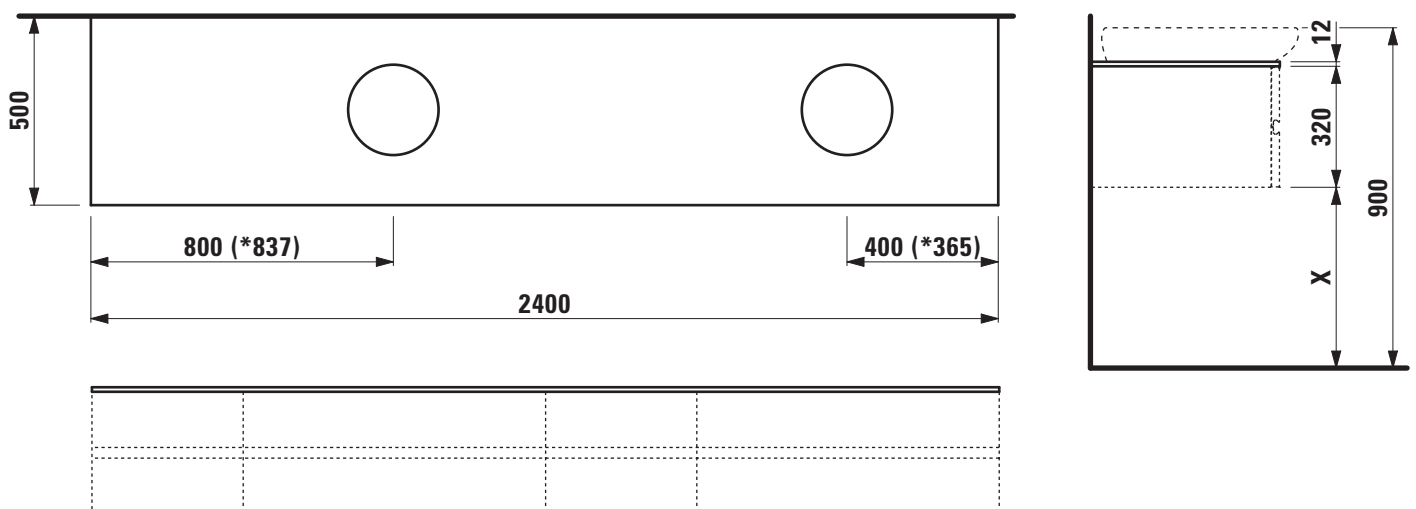

IL BAGNO ALESSI ONE FURNITURE

Top for vanity unit / with cut out left and right

42461.4

TECHNICAL DATA

Order no.	42461.4 / cut out left and right	Accessories excl.	Vanity unit without top, 800 mm element at right side and 400 mm element at left side order no. 42418.0
Dimensions (WxHxD)	2400 x 12 x 500 mm	Colours	630 – Noce canaletto, surface lacquered real wood veneer 631 – White, technical marble top
Matching for	2x vanity unit without top 1200 mm, order no. 42418.0 2x washbasin, order no. 81897.1 (vanity unit combination only with 6 drawers), 81897.2, 81897.3 (with shelf at left side)		
Specification	Body – Surface lacquered real wood veneer or technical marble 1 cut out left and right		
Weight	630 – 62,0 kg 631 – 80,0 kg		

TECHNICAL DRAWINGS / S 1 : 20

* = Only Il Bagno Alessi One 81897.3 with shelf at left side
X = The exact height must be set during installation.