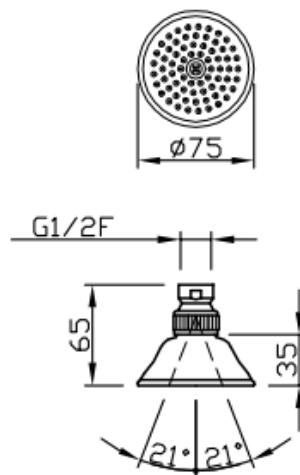

## TECHNICAL INFORMATION

Brass one jet non-liming shower head with brass filter, Ø75.  
CHROME

**Flow rate:**  
2 l/min

## PICTURE

## TECHNICAL DRAWING