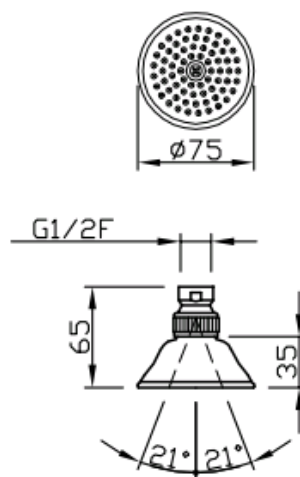

TECHNICAL DRAWING