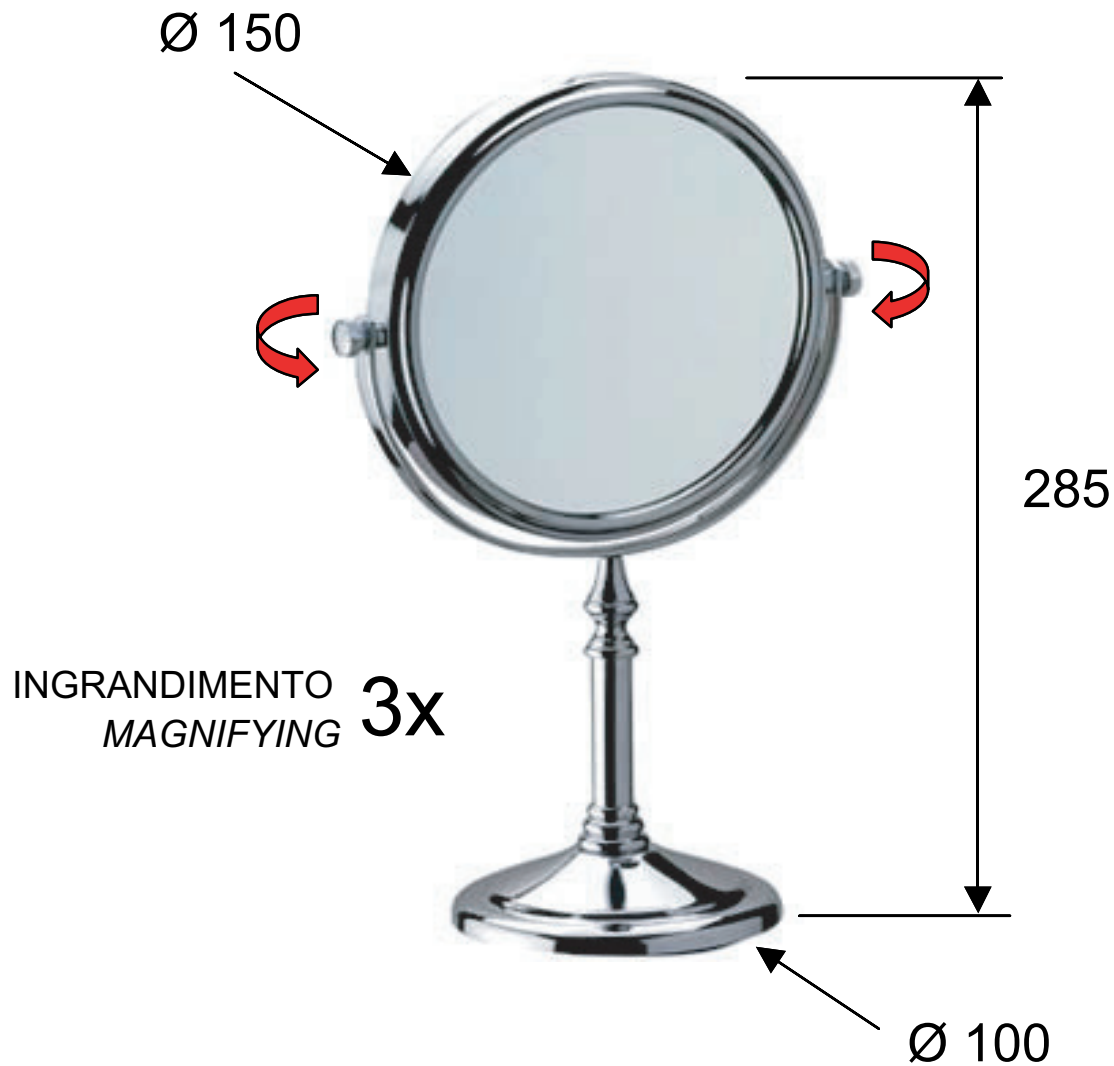

DANIEL

SCHEDA TECNICA TECHNICAL FEATURES

ART. COD.

A2640

MATERIALI / MATERIALS

OTTONE CROMATO / CHROME PLATED BRASS

CROMATURA / CHROME PLATING

UNI EN 248