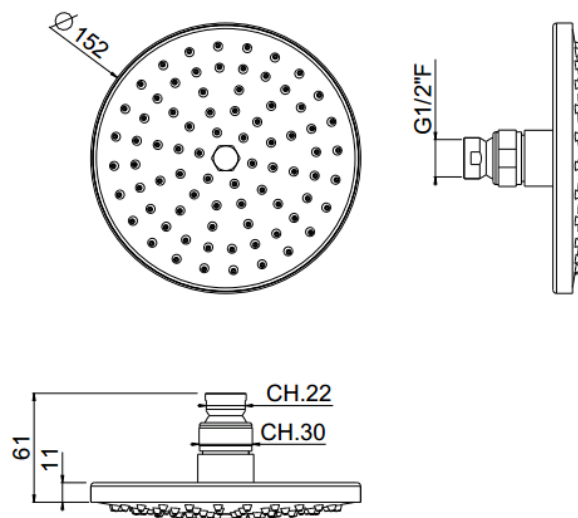

Stick

Stick Ø150
23615-CR

TECHNICAL INFORMATION

One jet round non-liming inspectable shower head, Ø150, in brass. CHROME

Flow rate:
4 l/min

FEATURES

Rain jet

Non-liming

PICTURE

TECHNICAL DRAWING

SPARE PARTS

FINISHINGS