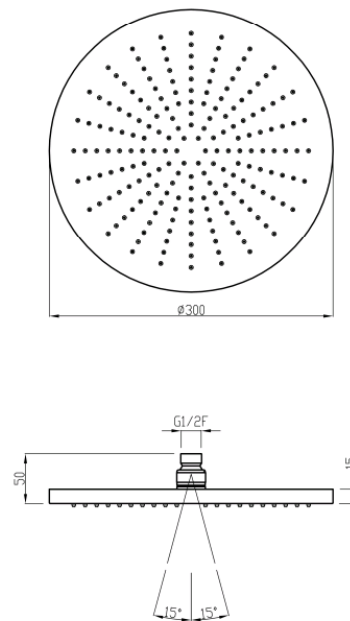

Stick

Stick Ø300

23630X-CRX

TECHNICAL INFORMATION

One jet round non-liming inspectable shower head, Ø300, in chromed stainless steel. CHROME

Flow rate:

7,5 l/min

PICTURE

FEATURES

Rain jet

Non-liming

TECHNICAL DRAWING

SPARE PARTS

FINISHINGS