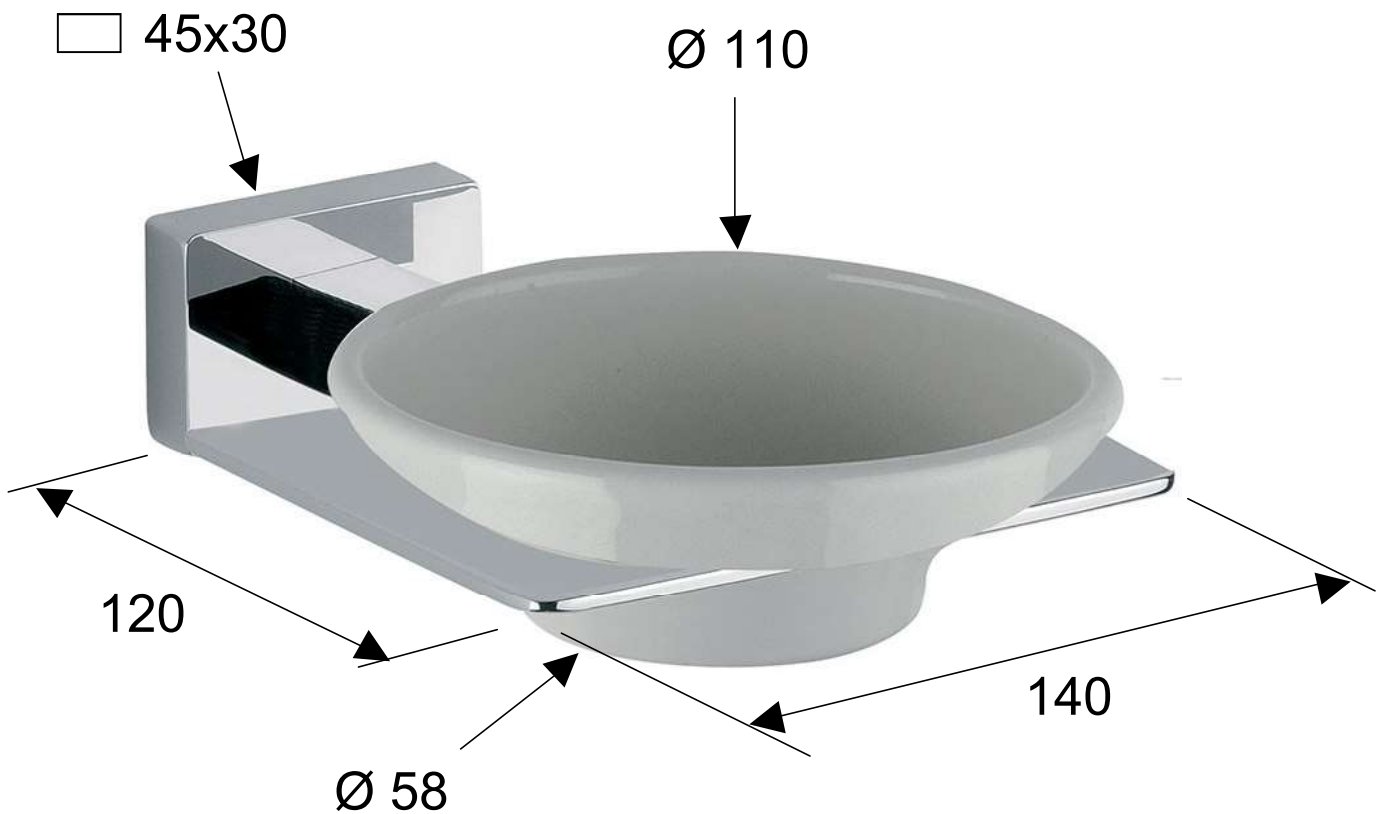

DANIEL

SCHEDA TECNICA TECHNICAL FEATURES

ART. COD.

NYPS950

MATERIALI / MATERIALS

OTTONE CROMATO / CHROME PLATED BRASS
CERAMICA / CERAMIC

CROMATURA / CHROME PLATING

UNI EN 248