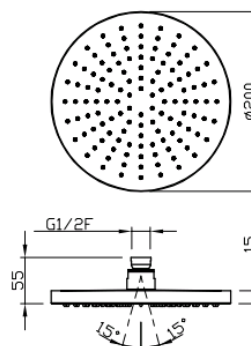

Stick

Stick Ø200

23621X-CRX

TECHNICAL INFORMATION

One jet round non-liming inspectable shower head, Ø200, in chromed stainless steel. CHROME

Flow rate:

4,5 l/min

FEATURES

Rain jet

Non-liming

PICTURE

TECHNICAL DRAWING

SPARE PARTS

FINISHINGS