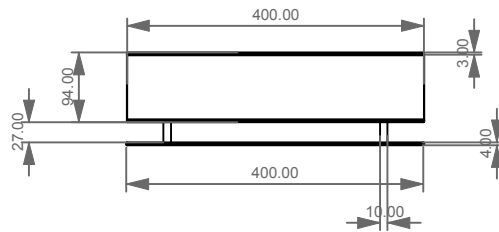

FRONT

LEFT

TOP

FIMEVE40 Mensola Fill attrezzata  
in acciaio verniciato cm. 40  
Shelf Fill in painted steel cm. 40

FIMEAS40 Mensola Fill attrezzata  
in acciaio spazzolato cm. 40  
Shelf Fill in brushed steel cm. 40

Designation	
mensola FILL 40 cm shelf FILL 40 cm	
Scale 1:10	
cod. FIMEVE40 - FIMEAS40	<p>This drawing including the respected data may neither be duplicated nor modified nor altered without the consent of GSG Ceramic Design. The use of the data/technical drawings take place at users own risk and under exclusion of any liability of GSG Ceramic Design. The dimensions are not binding; products are subject to changes. Measurement shown may be subjected to small variations or are indicative.</p>