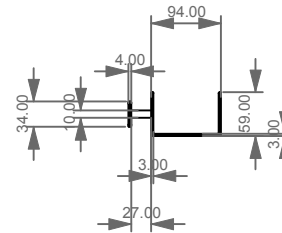

FRONT

LEFT

TOP

FIMEVE40 Mensola Fill attrezzata  
in acciaio verniciato cm. 40  
Shelf Fill in painted steel cm. 40

FIMEAS40 Mensola Fill attrezzata  
in acciaio spazzolato cm. 40  
Shelf Fill in brushed steel cm. 40

Designation	
mensola FILL 40 cm shelf FILL 40 cm	
Scale 1:10	
cod. FIMEVE40 - FIMEAS40	<p>This drawing including the respected data may neither be duplicated nor modified nor altered without the consent of GSG Ceramic Design. The use of the data/technical drawings take place at users own risk and under exclusion of any liability of GSG Ceramic Design. The dimensions are not binding; products are subject to changes. Measurement shown may be subjected to small variations or are indicative.</p>