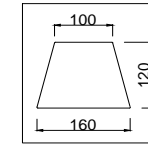

FREYA
TRADITION OF QUALITY

Instruction

FR2016PL-08BZ

8 x E14 (40W)

Model: FR2016PL-08BZ
Series: Alessandra

Ceiling Lamps