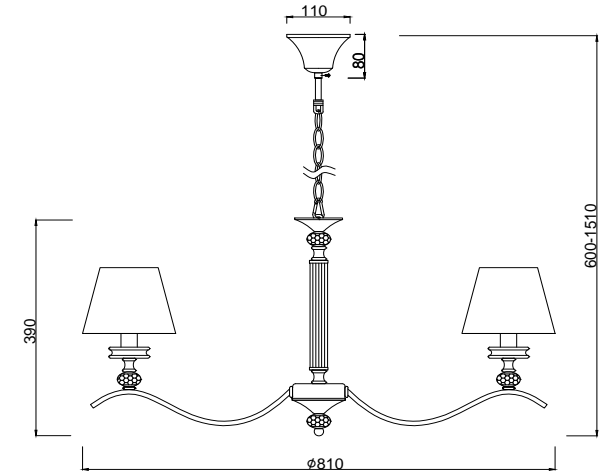

FREYA
TRADITION OF QUALITY

Instruction

FR2016PL-08BZ

8 x E14 (40W)

Model: FR2016PL-08BZ
Series: Alessandra

Ceiling Lamps