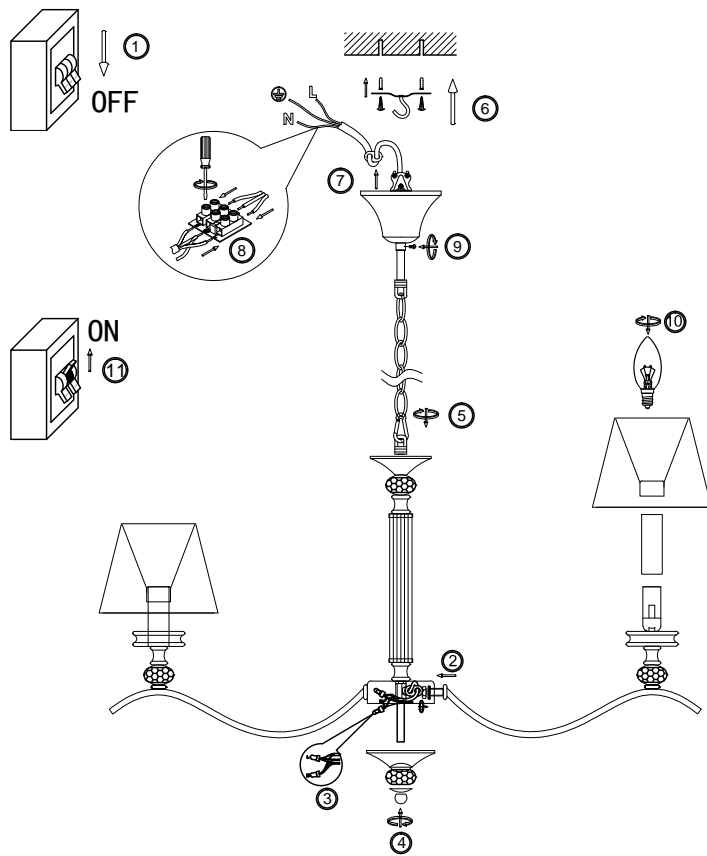

FREYA
TRADITION OF QUALITY

Instruction

FR2016PL-08BZ

8 x E14 (40W)

Model: FR2016PL-08BZ
Series: Alessandra

Ceiling Lamps