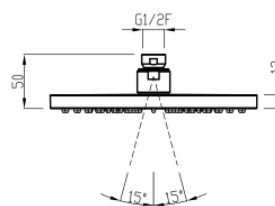

Stick

Stick Ø200
23625-CR

TECHNICAL INFORMATION

One jet round non-liming inspectable shower head, Ø150, in ABS. CHROME

Flow rate:
4,5 l/min

FEATURES

Rain jet

Non-liming

PICTURE

TECHNICAL DRAWING

SPARE PARTS

FINISHINGS