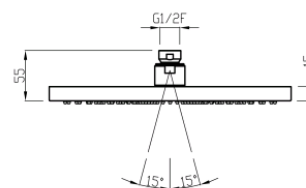

TECHNICAL DRAWING

SPARE PARTS

FINISHINGS