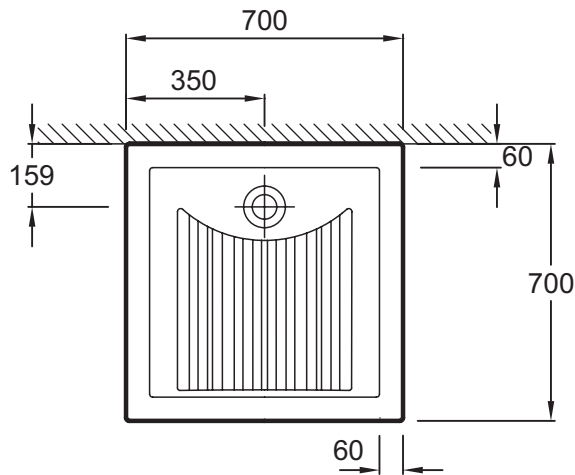

ENA60

Collection: KYREO

Finish\*:

00 - Blanc

Main features:

Features

- DIMENSIONS: 70 x 70 x 4 cm
- MATERIAL: Ceramic
- NORMS AND REGULATION: NF
- WASTE DIAMETER: 6
- WEIGHT: 18 kg
- INSTALLATION TYPE: Built-in
- SHAPE: Square
- SURFACE PATTERN: Surface pattern

Technical drawing

Product Specification: Extra-slim shower tray. ENA60. Collection: KYREO. DIMENSIONS: 70 x 70 x 4 cm. WEIGHT: 18 kg. MATERIAL: Ceramic. INSTALLATION TYPE: Built-in. NORMS AND REGULATION: NF. SHAPE: Square. WASTE DIAMETER: 6. SURFACE PATTERN: Surface pattern.