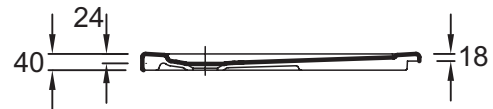

ENA60

Collection: KYREO

Finish\*:

00 - Blanc

Main features:

Features

- DIMENSIONS: 70 x 70 x 4 cm
- MATERIAL: Ceramic
- NORMS AND REGULATION: NF
- WASTE DIAMETER: 6
- WEIGHT: 18 kg
- INSTALLATION TYPE: Built-in
- SHAPE: Square
- SURFACE PATTERN: Surface pattern

Technical drawing

Product Specification: Extra-slim shower tray. ENA60. Collection: KYREO. DIMENSIONS: 70 x 70 x 4 cm. WEIGHT: 18 kg. MATERIAL: Ceramic. INSTALLATION TYPE: Built-in. NORMS AND REGULATION: NF. SHAPE: Square. WASTE DIAMETER: 6. SURFACE PATTERN: Surface pattern.