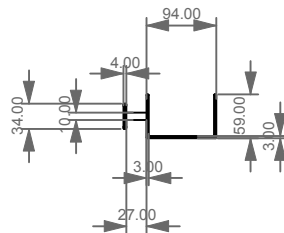

FRONT

TOP

LEFT

FIMEVE120 Mensola Fill attrezzata
in acciaio verniciato cm. 120
Shelf Fill in painted steel cm. 120

FIMEAS120 Mensola Fill attrezzata
in acciaio spazzolato cm. 120
Shelf Fill in brushed steel cm. 120

| | |
|--|---|
| Designation |  |
| mensola FILL 120 cm shelf FILL 120 cm | |
| Scale 1:10 | |
| cod. FIMEVE120 - FIMEAS120 | <p>This drawing including the respected data may neither be duplicated nor modified nor altered without the consent of GSG Ceramic Design. The use of the data/technical drawings take place at users own risk and under exclusion of any liability of GSG Ceramic Design. The dimensions are not binding; products are subject to changes. Measurement shown may be subjected to small variations or are indicative.</p> |