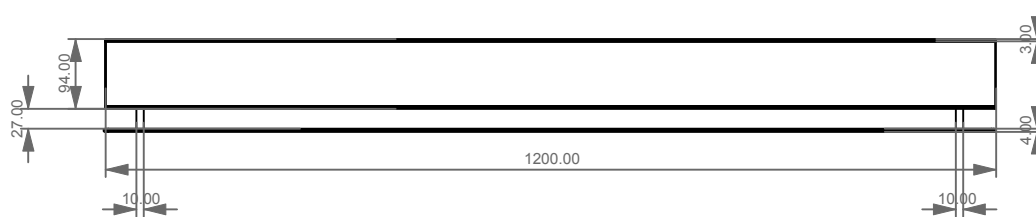

FRONT

TOP

LEFT

FIMEVE120 Mensola Fill attrezzata
in acciaio verniciato cm. 120
Shelf Fill in painted steel cm. 120

FIMEAS120 Mensola Fill attrezzata
in acciaio spazzolato cm. 120
Shelf Fill in brushed steel cm. 120

| | |
|--|---|
| Designation |  |
| mensola FILL 120 cm shelf FILL 120 cm | |
| Scale 1:10 | |
| cod. FIMEVE120 - FIMEAS120 | <p>This drawing including the respected data may neither be duplicated nor modified nor altered without the consent of GSG Ceramic Design. The use of the data/technical drawings take place at users own risk and under exclusion of any liability of GSG Ceramic Design. The dimensions are not binding; products are subject to changes. Measurement shown may be subjected to small variations or are indicative.</p> |