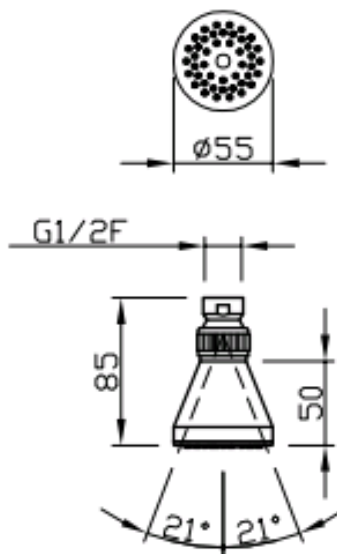

## TECHNICAL INFORMATION

Brass one jet non-liming shower head, Ø80. CHROME

**Flow rate:**  
2 l/min

## PICTURE

## TECHNICAL DRAWING