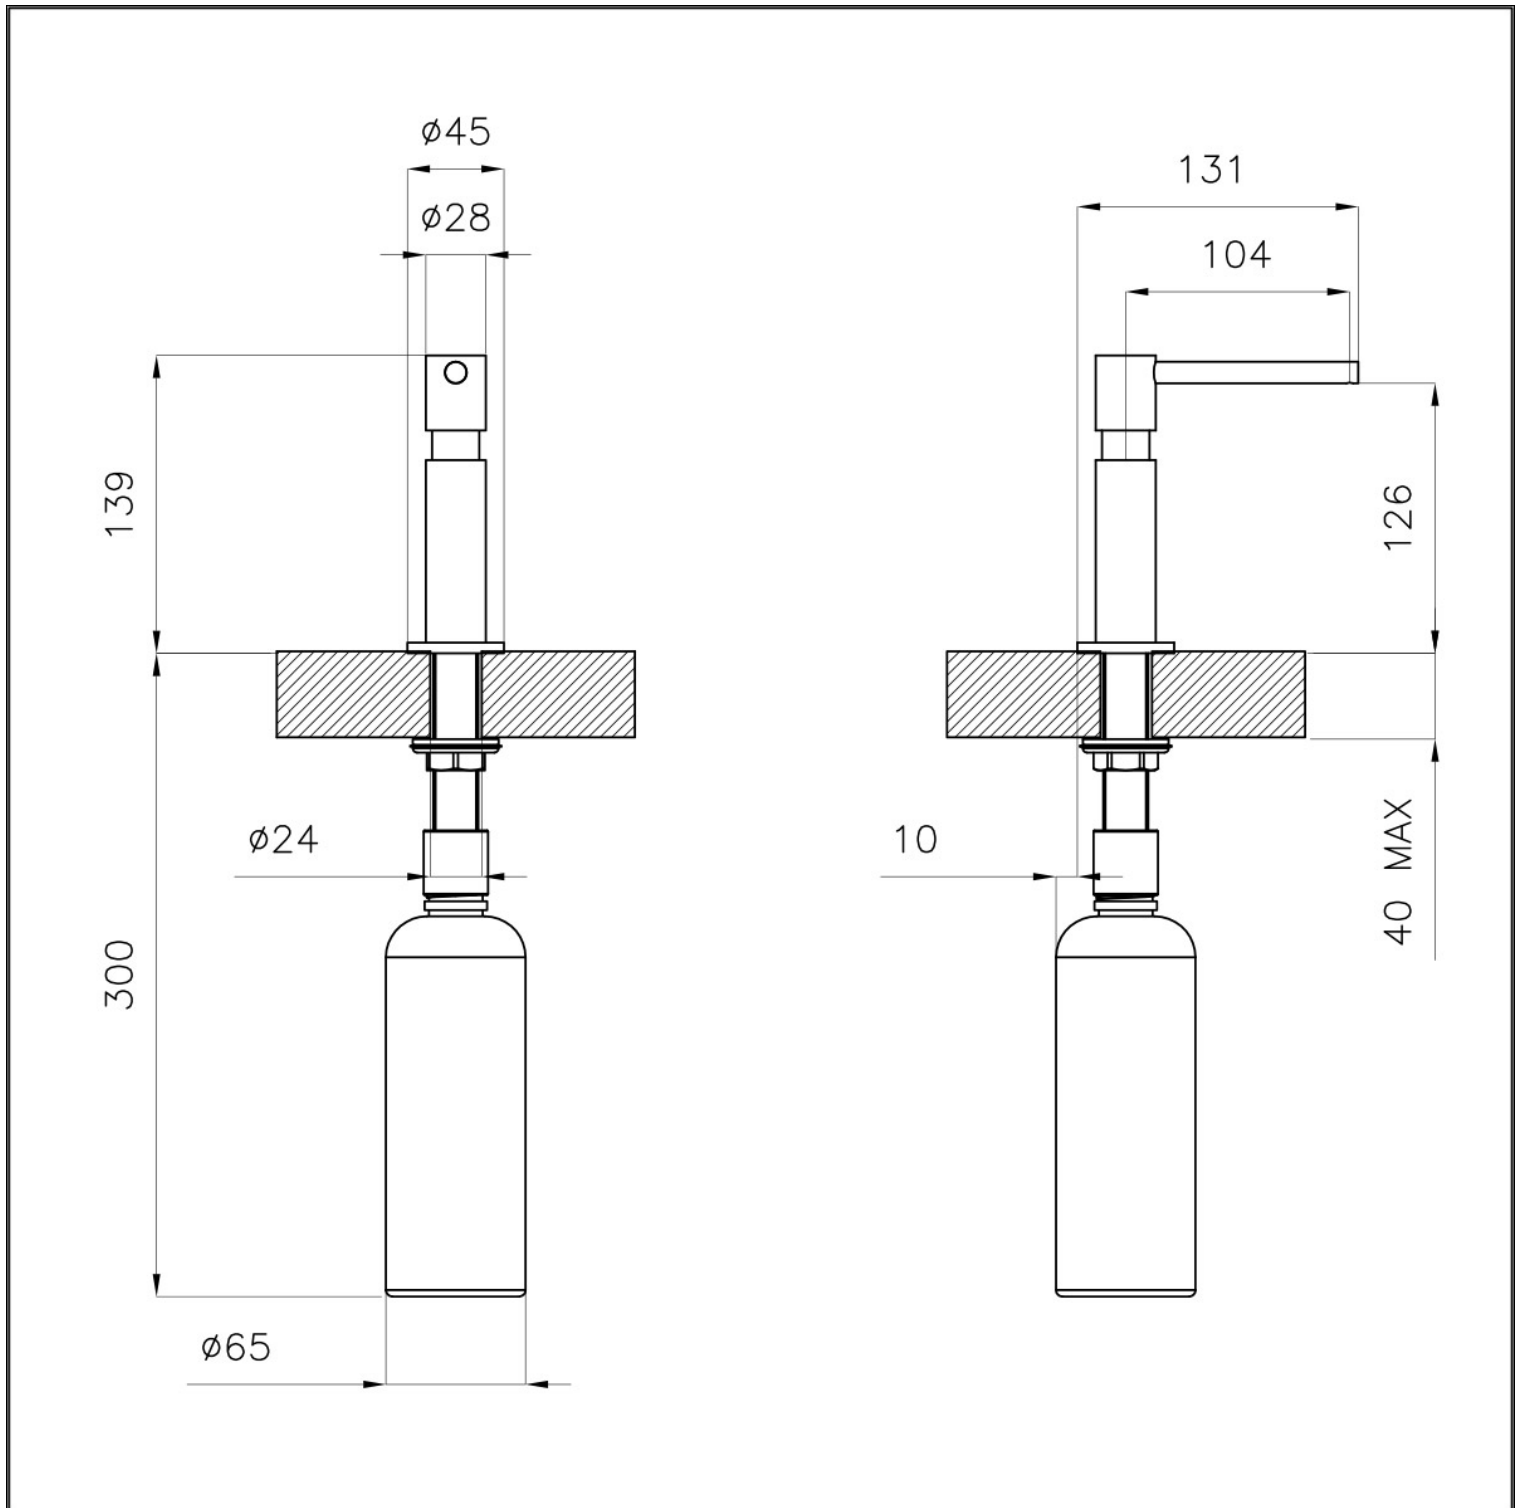

Dispenser Evo 8520 010

Accessories e Complements

Code: 8520 010

Built-in dispenser for liquid detergent/soap.

Chromed finish

DETAILS

Material Brass

Texture Chromed

Sink accessories Colander

Built-in hole Ø 35mm

TECHNICAL DATA

RECOMMENDED PAIRINGS

Faucet Capri - 8467 005 (USA)

Mixer Tap Omega 8497 000