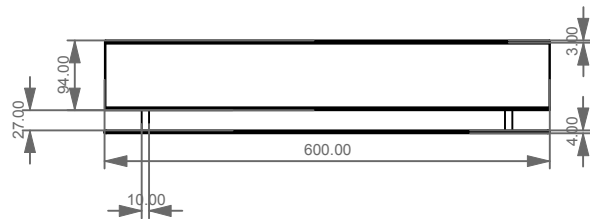

FIMEVE60 Mensola Fill attrezzata
in acciaio verniciato cm. 60
Shelf Fill in painted steel cm. 60

FIMEAS60 Mensola Fill attrezzata
in acciaio spazzolato cm. 60
Shelf Fill in brushed steel cm. 60

FRONT

LEFT

TOP

Designation	
mensola FILL 60 cm shelf FILL 60 cm	
Scale 1:10	
cod. FIMEVE60 - FIMEAS60	<p>This drawing including the respected data may neither be duplicated nor modified nor altered without the consent of GSG Ceramic Design. The use of the data/technical drawings take place at users own risk and under exclusion of any liability of GSG Ceramic Design. The dimensions are not binding; products are subject to changes. Measurement shown may be subjected to small variations or are indicative.</p>