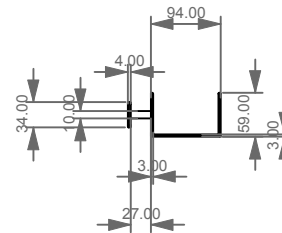

FIMEVE60 Mensola Fill attrezzata
in acciaio verniciato cm. 60
Shelf Fill in painted steel cm. 60

FIMEAS60 Mensola Fill attrezzata
in acciaio spazzolato cm. 60
Shelf Fill in brushed steel cm. 60

FRONT

LEFT

TOP

Designation	
mensola FILL 60 cm shelf FILL 60 cm	
Scale 1:10	
cod. FIMEVE60 - FIMEAS60	<p>This drawing including the respected data may neither be duplicated nor modified nor altered without the consent of GSG Ceramic Design. The use of the data/technical drawings take place at users own risk and under exclusion of any liability of GSG Ceramic Design. The dimensions are not binding; products are subject to changes. Measurement shown may be subjected to small variations or are indicative.</p>