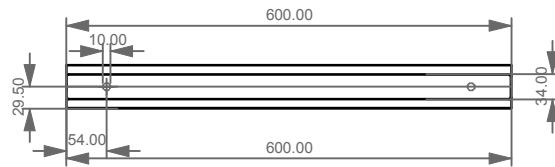

FIMEVE60 Mensola Fill attrezzata
in acciaio verniciato cm. 60
Shelf Fill in painted steel cm. 60

FIMEAS60 Mensola Fill attrezzata
in acciaio spazzolato cm. 60
Shelf Fill in brushed steel cm. 60

FRONT

LEFT

TOP

Designation	
mensola FILL 60 cm shelf FILL 60 cm	
Scale 1:10	
cod. FIMEVE60 - FIMEAS60	<p>This drawing including the respected data may neither be duplicated nor modified nor altered without the consent of GSG Ceramic Design. The use of the data/technical drawings take place at users own risk and under exclusion of any liability of GSG Ceramic Design. The dimensions are not binding; products are subject to changes. Measurement shown may be subjected to small variations or are indicative.</p>