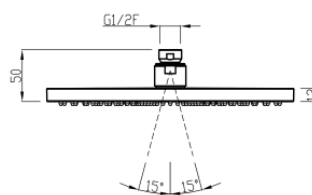

Stick

Stick Ø250
23628-CR

TECHNICAL INFORMATION

One jet round non-liming inspectable shower head, Ø250, in ABS. CHROME

Flow rate:
5 l/min

FEATURES

Rain jet

Non-liming

PICTURE

TECHNICAL DRAWING

SPARE PARTS

FINISHINGS