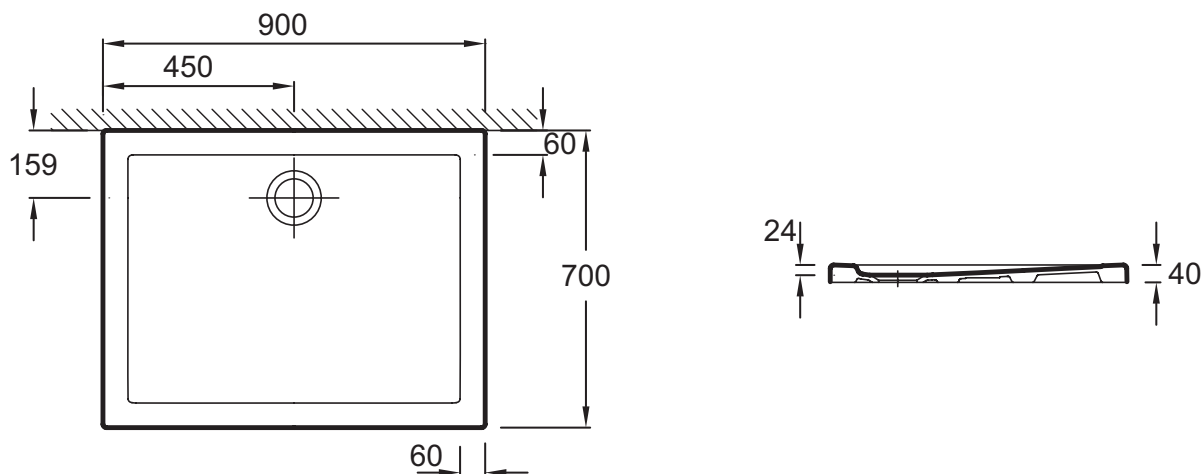

**ENE90**

**Collection:** KYREO

**Finish\*:**

00 - Blanc

**Main features:**

**Features**

- DIMENSIONS: 90 x 70 x 4 cm
- MATERIAL: Ceramic
- NORMS AND REGULATION: NF
- WASTE DIAMETER: 9
- ADHERENCE: PN6
- WEIGHT: 23.4 kg
- INSTALLATION TYPE: Floorstanding or inset
- SHAPE: Rectangular
- SURFACE PATTERN: Smooth

**Technical drawing**

Product Specification: Extra-slim shower tray, ENE90. Collection: KYREO. DIMENSIONS: 90 x 70 x 4 cm. WEIGHT: 23.4 kg. MATERIAL: Ceramic. INSTALLATION TYPE: Floorstanding or inset. NORMS AND REGULATION: NF. SHAPE: Rectangular. WASTE DIAMETER: 9. SURFACE PATTERN: Smooth. ADHERENCE: PN6.