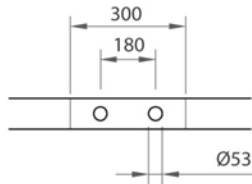

\* Option

Rim detail

CAST IRON BATHTUB Collection	
Code	Description
9131	<b>Cast iron bathtub 1780x800 (Kg. 246 - Lt. 240)</b> Without tap holes, external unfinished
103	<b>External painting</b> External painting White
105	External painting RAL

**GH**  
GENTRY HOME

Verona - Italy  
tel. +39 045 8006917  
fax. +39 045 8020111  
gentry-home.com

CAST IRON BATHTUB Collection	
Code	Description
0190-C 0191-I/N/O/OR 0191-B/ND/R	<p><b>Exposed bath waste with drain stopper chain and overflow with exposed pipes for floor connector and siphon</b></p> <p>Chrome Incalux, Nickel, Dark Gold, Rose Gold Bronze, Dark Nickel, Copper</p>