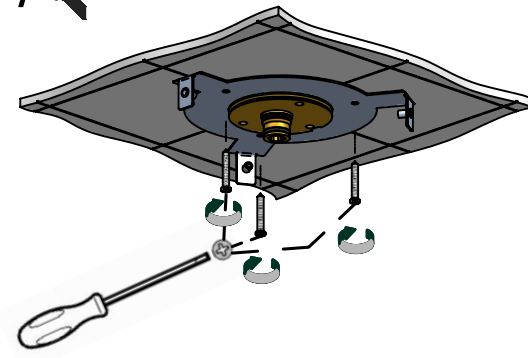

DESIGN
EOB

MADE IN ITALY

This product has been entirely manufactured in Italy, by top quality raw materials.

Rubinetti d'autore dedicati a te

1 **SPURGARE IMPIANTO**

2

7

8