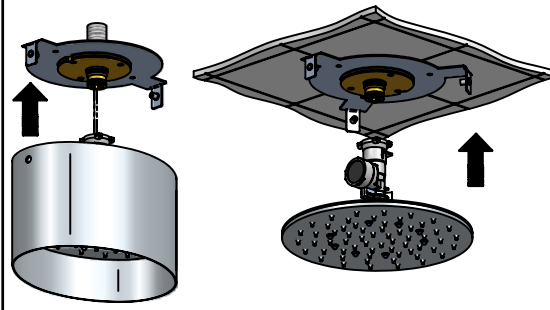

DESIGN
EOB

MADE IN ITALY

This product has been entirely manufactured in Italy, by top quality raw materials.

Rubinetti d'autore dedicati a te

1 **SPURGARE IMPIANTO**

2

7

8