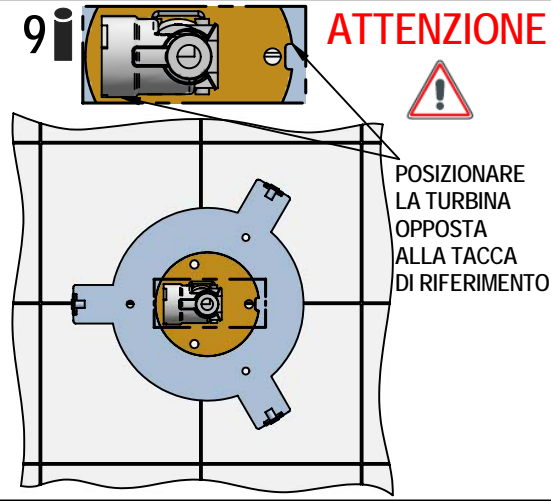

1 **SPURGARE IMPIANTO**

2

7

8

3

4

9

10

5

6

11

12