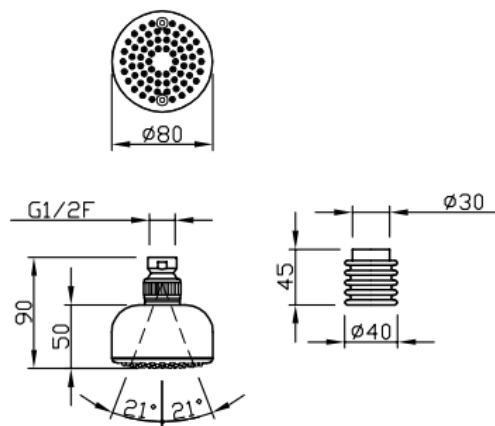

Ruby

Ruby
22350-CR

TECHNICAL INFORMATION

ABS one jet non-liming shower head, Ø80. CHROME

Flow rate:
2,5 l/min

FEATURES

Rain jet

Non-liming

PICTURE

TECHNICAL DRAWING

SPARE PARTS

FINISHINGS