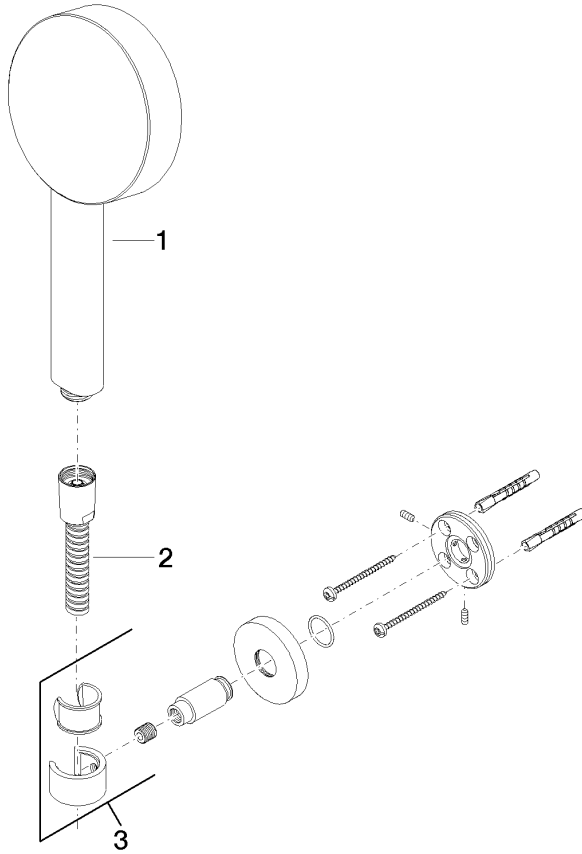

27 805 625

Product version from 5/15/2020

Parts for other finishes can be found here: [Chrome](#)