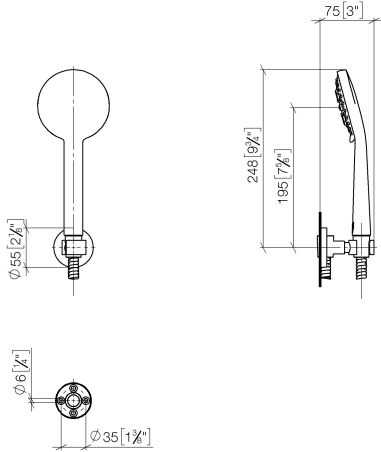

META Hand shower set FlowReduce - Champagne (22kt Gold)

META

27 805 625

- COMPACT RAIN, max. flow rate 6.8 l/min (at 3 bar)
- spray head Ø 100mm
- three settings: normal flow, soft flow, massage flow
- with anti-scale system
- metal shower hose 1250mm with integrated anti-twist protection
- shower holder rosette Ø 55mm
- This product can help a building meet the requirements of Green Building Rating Systems, e.g. LEED®, BREEAM®, DGNB

META Hand shower set FlowReduce - Champagne (22kt Gold)

META

27 805 625

Recommended miscellaneous

Wall elbow - Champagne (22kt Gold)

28 450 625-47

27 805 625

mm [inches]

Flow rate chart

Codes & Standards

DIN 4109

ISO 3822

Ü-Zeichen

META Hand shower set FlowReduce - Champagne (22kt Gold)

META

27 805 625