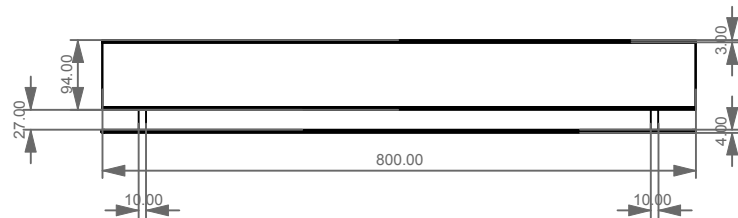

FRONT

LEFT

FIMEVE80 Mensola Fill attrezzata
in acciaio verniciato cm. 80
Shelf Fill in painted steel cm. 80

FIMEAS80 Mensola Fill attrezzata
in acciaio spazzolato cm. 80
Shelf Fill in brushed steel cm. 80

TOP

Designation	
mensola FILL 80 cm shelf FILL 80 cm	
Scale 1:10	
cod. FIMEVE80 - FIMEAS80	<p>This drawing including the respectedata may neither be duplicated nor modified nor altered without the consent of GSG Ceramic Design. The use of the data/technical drawings take place at users own risk and under exclusion of any liability of GSG Ceramic Design. The dimensions are not binding; products are subject to changes. Measurement shown may be subjected to small variations or are indicative.</p>