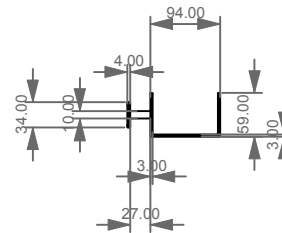

FRONT

LEFT

FIMEVE80 Mensola Fill attrezzata
in acciaio verniciato cm. 80
Shelf Fill in painted steel cm. 80

FIMEAS80 Mensola Fill attrezzata
in acciaio spazzolato cm. 80
Shelf Fill in brushed steel cm. 80

TOP

Designation	
mensola FILL 80 cm shelf FILL 80 cm	
Scale 1:10	
cod. FIMEVE80 - FIMEAS80	<p>This drawing including the respectedata may neither be duplicated nor modified nor altered without the consent of GSG Ceramic Design. The use of the data/technical drawings take place at users own risk and under exclusion of any liability of GSG Ceramic Design. The dimensions are not binding; products are subject to changes. Measurement shown may be subjected to small variations or are indicative.</p>