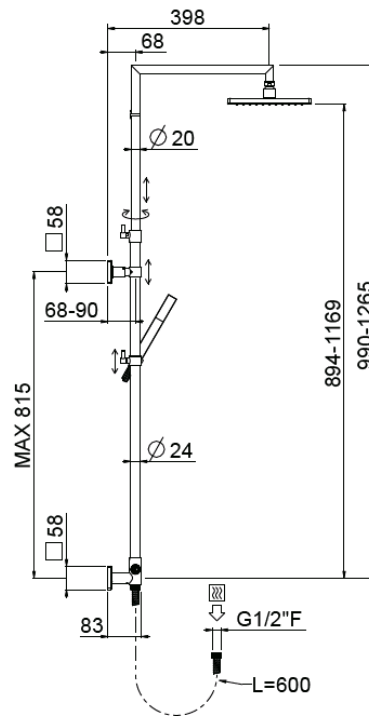

TECHNICAL DRAWING