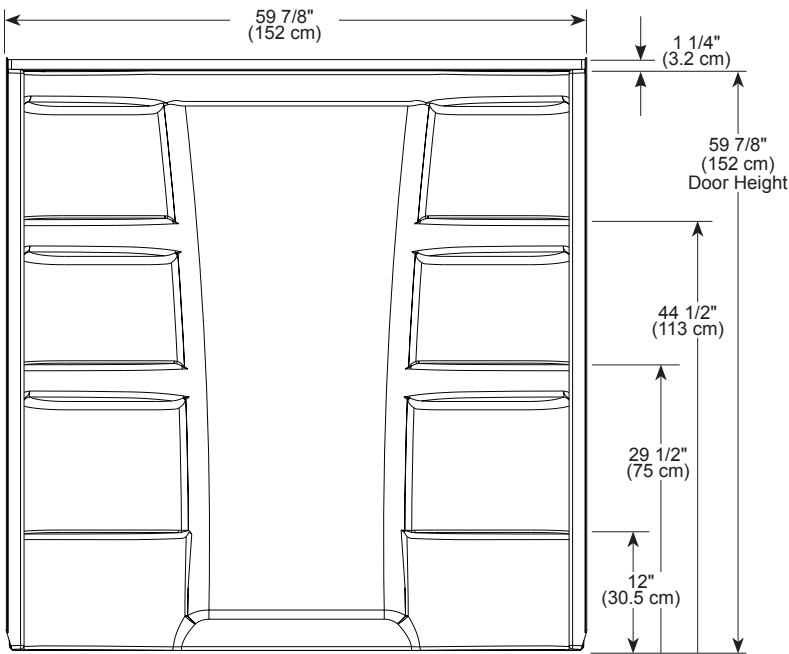

see what Delta can do™

HYCROFT™

B66513-6032-WH
60" X 32" THREE-PIECE
BATHTUB WALL SET

- Made with High-Gloss ProCrylic™ Material
- Direct-to-Stud Installation
- 10 Year Limited Residential Warranty
- 1 Year Limited Commercial Warranty