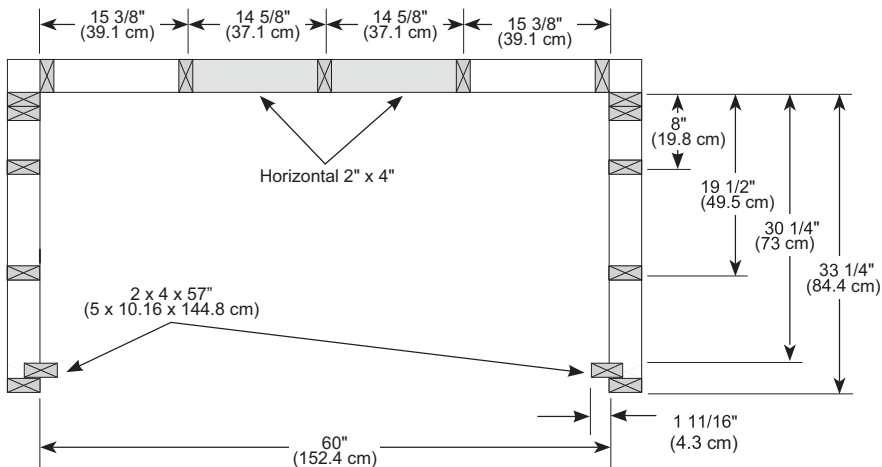

see what Delta can do™

HYCROFT™

B66513-6032-WH
60" X 32" THREE-PIECE
BATHTUB WALL SET

- Made with High-Gloss ProCrylic™ Material
- Direct-to-Stud Installation
- 10 Year Limited Residential Warranty
- 1 Year Limited Commercial Warranty

COLOR/FINISH

- White

COMPLIES WITH:

- CSA B45.5/IAPMO Z 124