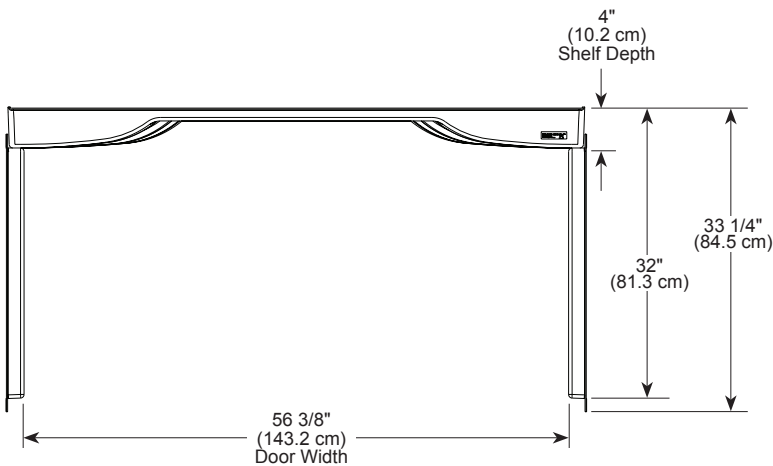

see what Delta can do™

HYCROFT™

B66513-6032-WH
60" X 32" THREE-PIECE
BATHTUB WALL SET

- Made with High-Gloss ProCrylic™ Material
- Direct-to-Stud Installation
- 10 Year Limited Residential Warranty
- 1 Year Limited Commercial Warranty