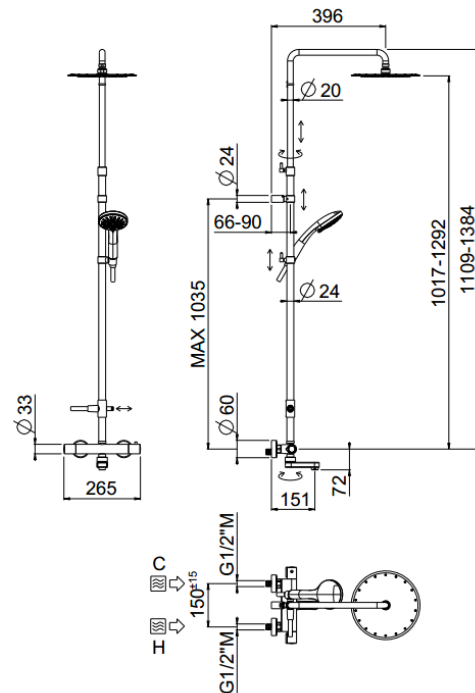

Rigoletto telescopic with spout

Rigoletto telescopic with spout, Stick shower head
00-1879-N-CR

TECHNICAL INFORMATION

Bridge telescopic shower column including exposed thermostatic mixer with diverter and swinging spout, turning bar with adjustable mounting. Round shower head, Ø250, non-liming, inspectable and serviceable in ABS. 3 jets non-liming shower in ABS. Smooth double anti-torsion PVC flexible hose, cm 150. CHROME

Flow rate:
x rubinetto

PICTURE

SPARE PARTS

ORIC031
T°

ORIC032
2 vie / ways

FEATURES

rain jet

central jet

side jet

Tub spout

double anti-torsion

adjustable telescopic shower column

Rigoletto adjustable spout

inspectable round

TECHNICAL DRAWING

FINISHINGS