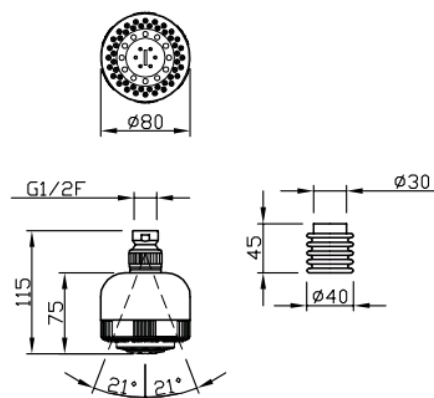

FINISHINGS