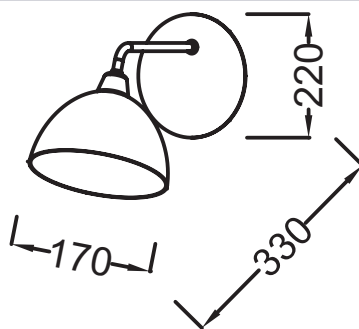

EB2575

Collection: ODÉON RIVE GAUCHE

Finish*:

00 - White

NF - Neutral

Main features:

Features

- WEIGHT: 0.6 kg
- INSTALLATION TYPE: Wall-mount
- TEMPERATURE: 4000° K
- MATERIAL: Metal
- POWER: 230V, 7W, Classe II IP24, Culot E27

Technical drawing

Product Specification: Wall light. EB2575. Collection: ODÉON RIVE GAUCHE. WEIGHT: 0.6 kg. MATERIAL: Metal. INSTALLATION TYPE: Wall-mount. POWER: 230V, 7W, Classe II IP24, Culot E27. TEMPERATURE: 4000° K.