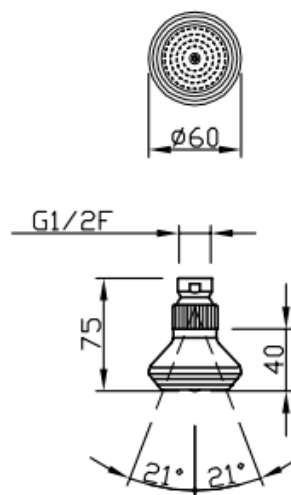

Americano

Americano
22800-CR

TECHNICAL INFORMATION

ABS one jet shower head, Ø60. CHROME

Flow rate:
2 l/min

FEATURES

Rain jet in

PICTURE

TECHNICAL DRAWING

SPARE PARTS

FINISHINGS