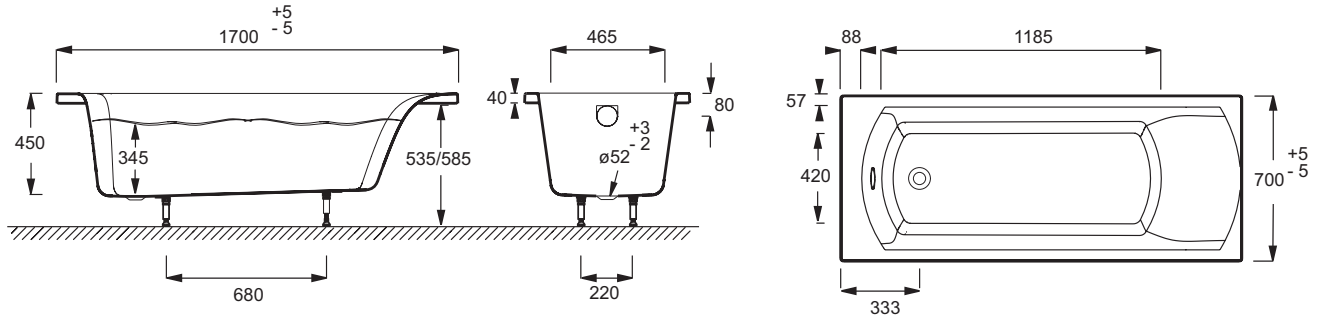

E60144

Collection: OVE

Finish*:

00 - White

Features

- DIMENSIONS: 180 x 80 cm
- MATERIAL: Acrylic
- VOLUME (L): 245/175
- FOOT HEIGHT: de 11,8 à 16 cm
- ADDITIONAL INFORMATION: Against a wall
- STEP: Not supplied
- BATH WELL LENGTH: 118.5 cm
- GUARANTEE: 10 years
- WEIGHT: 19 kg
- INSTALLATION TYPE: Drop-in
- SHAPE: Rectangular
- WASTE DIAMETER: 5,2
- FEET: Supplied
- WASTE : Not supplied
- BATH WELL WIDTH: 46.5 cm

Required products

- E70174: Pop-up waste
- E6D159: Waste

Technical drawing

Product Specification: Bath 180 x 80 cm. E60144. Collection: OVE. DIMENSIONS: 180 x 80 cm. WEIGHT: 19 kg. MATERIAL: Acrylic. INSTALLATION TYPE: Drop-in. VOLUME (L): 245/175. SHAPE: Rectangular. FOOT HEIGHT: de 11,8 à 16 cm. WASTE DIAMETER: 5,2. ADDITIONAL INFORMATION: Against a wall. FEET: Supplied. STEP: Not supplied. WASTE : Not supplied. BATH WELL LENGTH: 118.5 cm. BATH WELL WIDTH: 46.5 cm. GUARANTEE: 10 years.