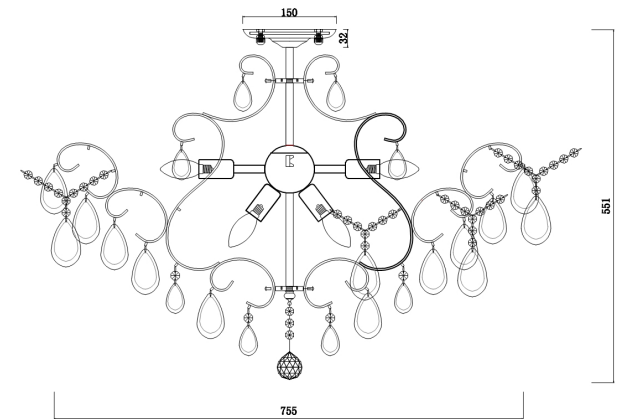

FREYA
TRADITION OF QUALITY

INSTRUCTION

Model: FR2302-CL-09-WG

Chandelier

A	B	C	D	E	F	G
1pcs	24pcs	60pcs	24pcs	12pcs	12pcs	24pcs

9 x E14 (40W)

FREYA-LIGHT.COM